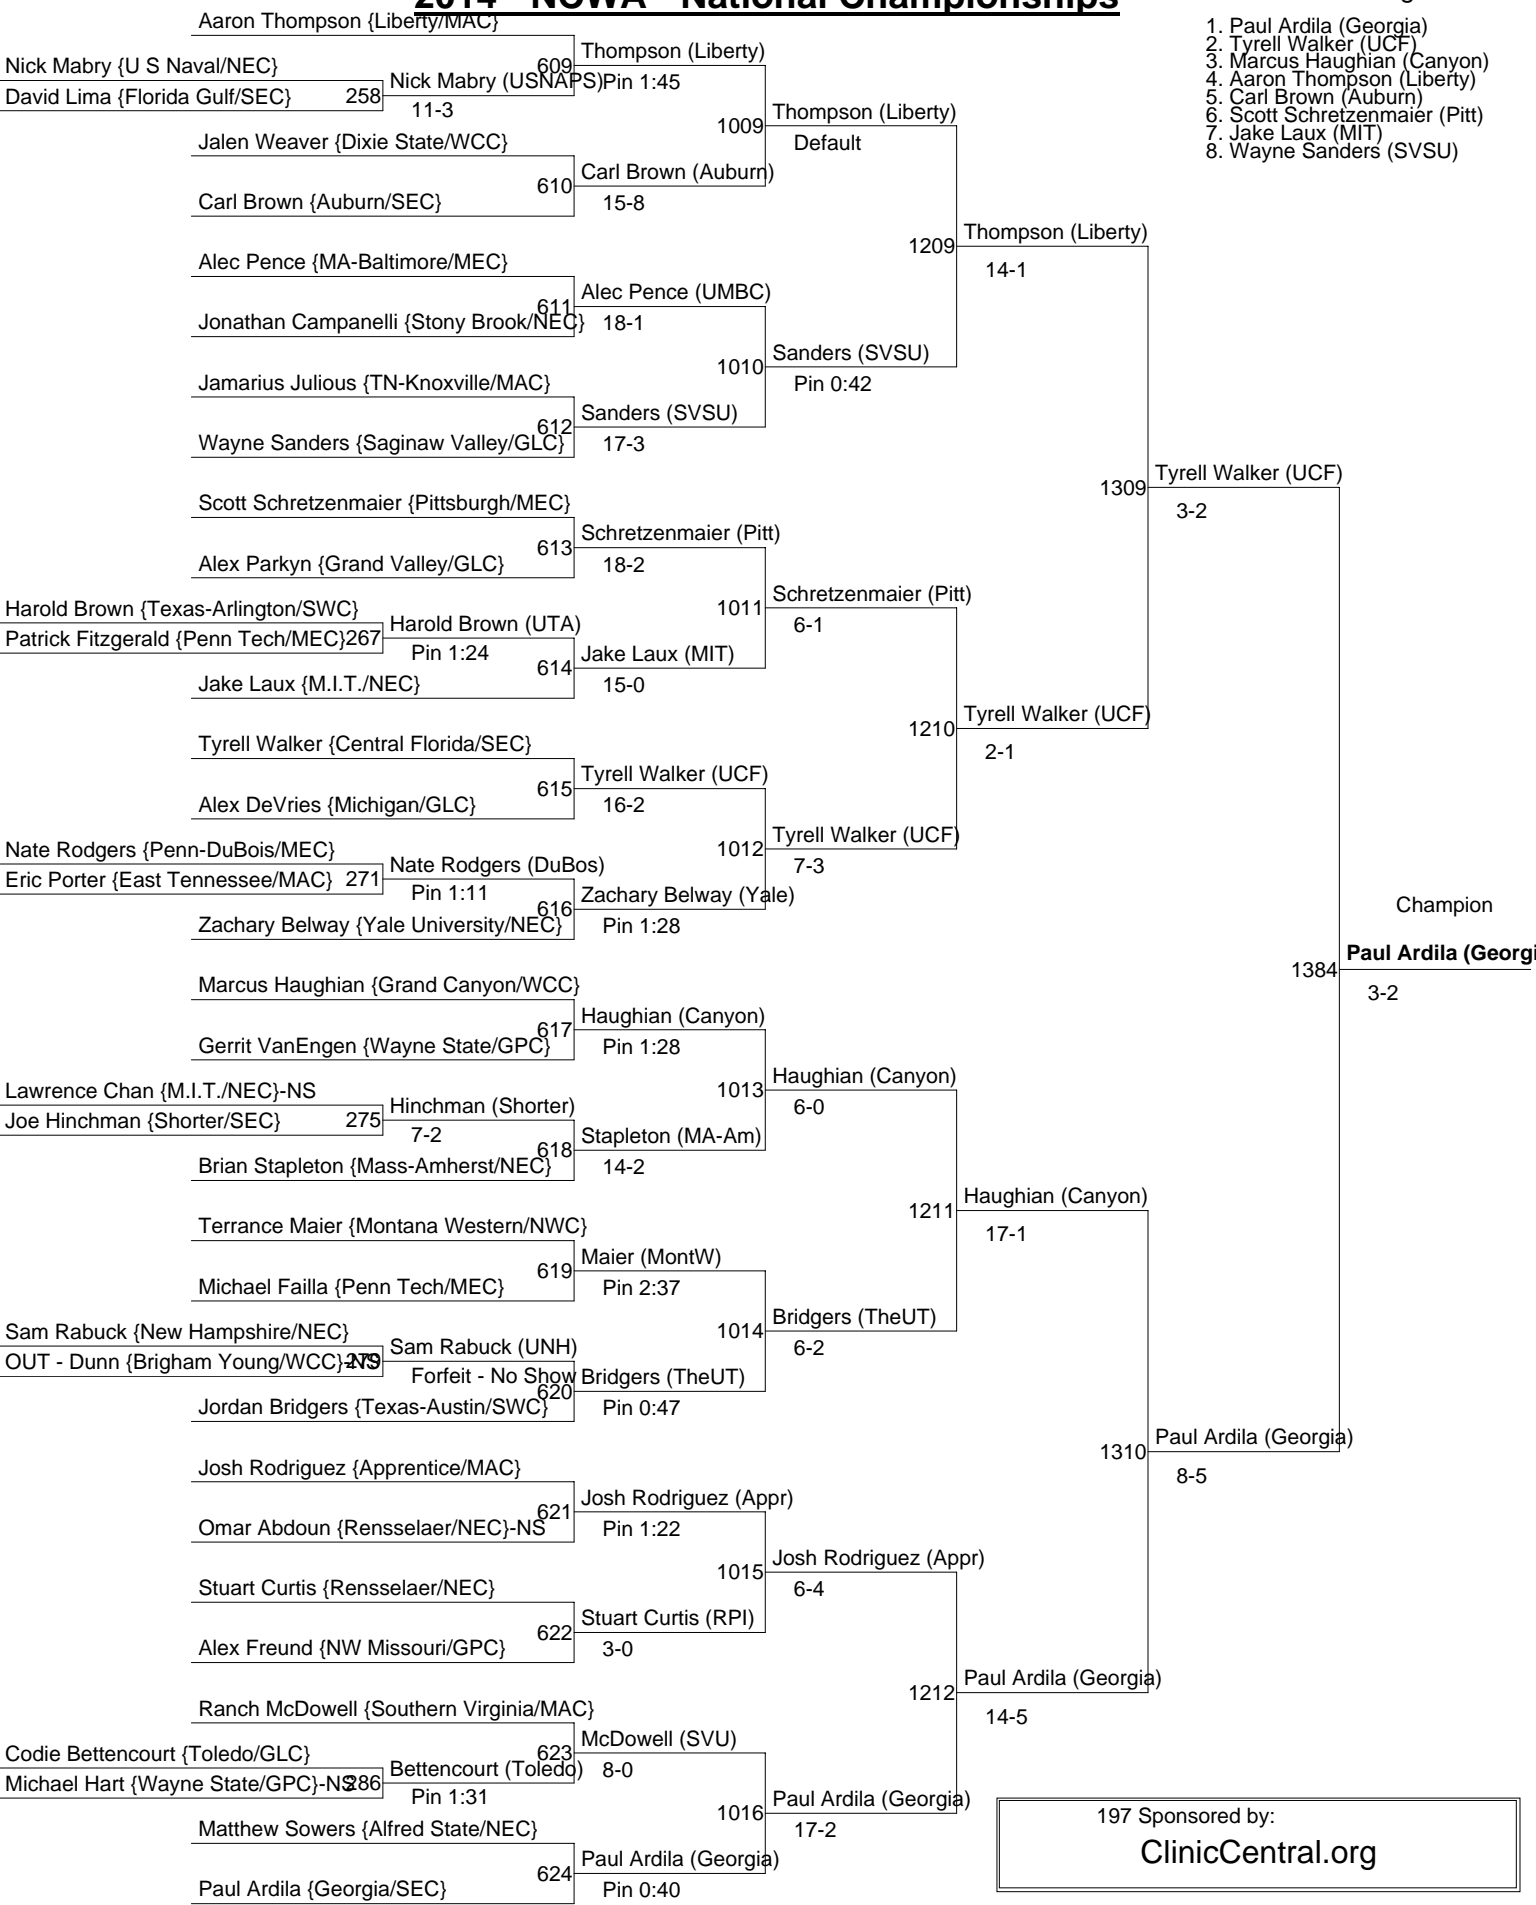

184 Sponsored by:
Knockout Sports

2014 - NCWA - National Championships

2014 - NCWA - National Championships

Weight : 197

1. Paul Ardila (Georgia)
2. Tyrell Walker (UCF)
3. Marcus Haughian (Canyon)
4. Aaron Thompson (Liberty)
5. Carl Brown (Auburn)
6. Scott Schretzenmaier (Pitt)
7. Jake Laux (MIT)
8. Wayne Sanders (SVSU)