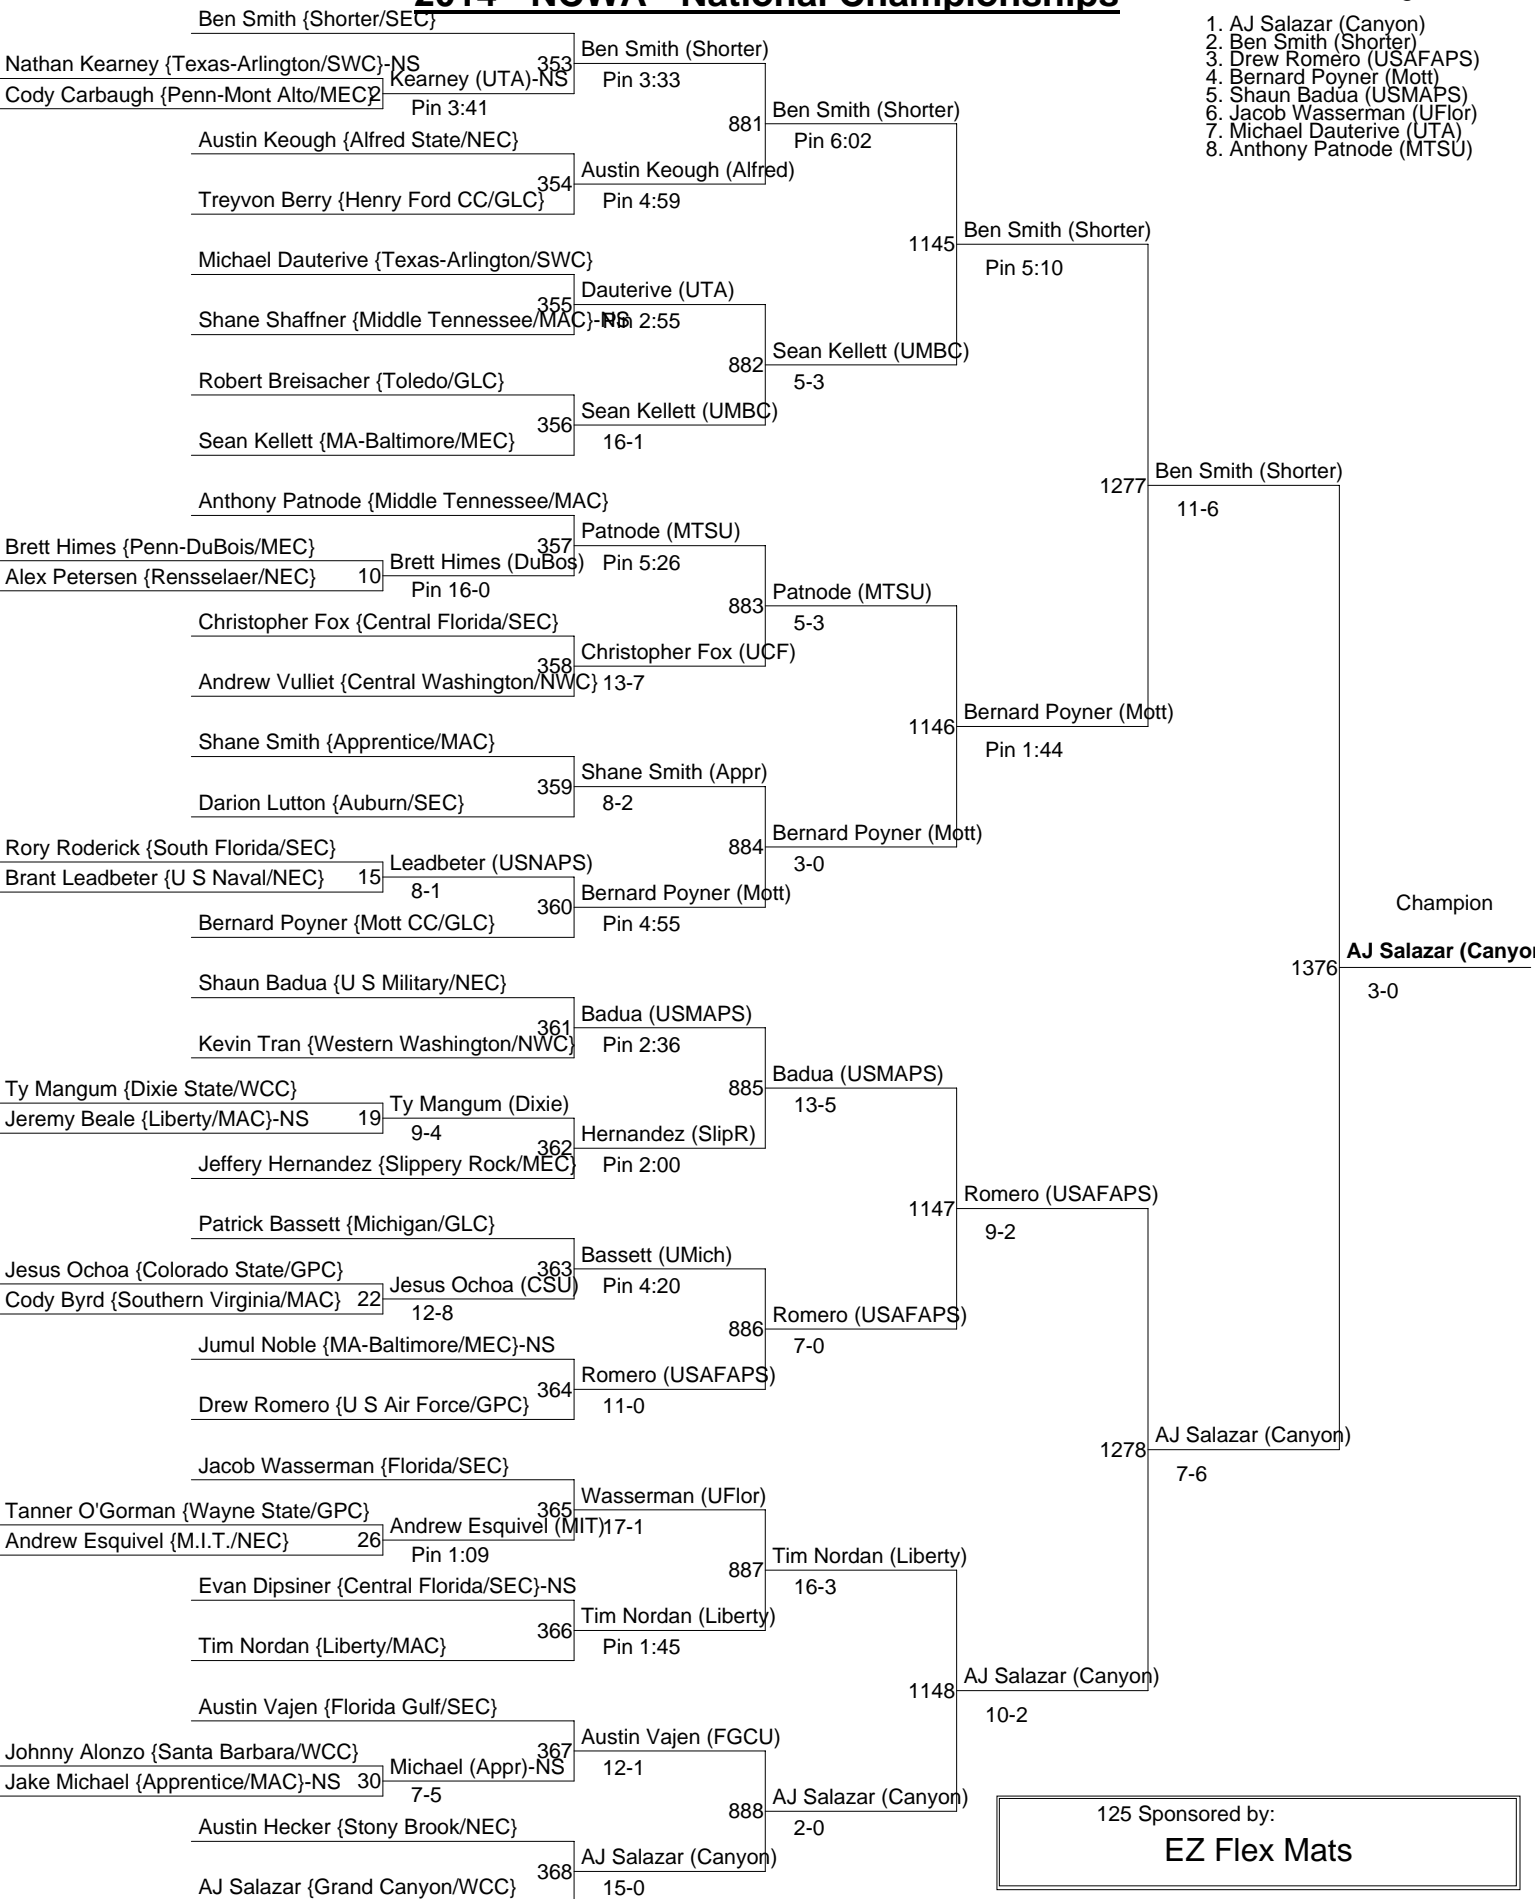

2014 - NCWA - National Championships

Weight Class : 125

1. AJ Salazar (Canyon)	3-0
2. Ben Smith (Shorter)	
3. Drew Romero (USAFAPS)	14-10
4. Bernard Poyner (Mott)	
5. Shaun Badua (USMAPS)	7-4
6. Jacob Wasserman (UFlor)	
7. Michael Dauterive (UTA)	6-5
8. Anthony Patnode (MTSU)	

Weight Class : 133

1. Ryan Diehl (Liberty)	15-10
2. Sam Shames (MIT)	
3. John Lino Estrada (Canyon)	7-4
4. Eric Feuerbacher (MTSU)	
5. Nick Anthony (UCF)	Pin 1:52
6. Bryan Mongiello (Alfred)	
7. Jimmy Hughes (MntAlto)	4-0
8. Zachary Vatalare (UMich)	

Weight Class : 141

1. Zach Zehner (Canyon)	9-0
2. Kyle Horr (GVSU)	
3. Collin Lewis (Liberty)	3-2
4. Austin Souders (TAMU)	
5. Chad Baumann (UNF)	5-2
6. Antonio Martinez (TheUT)	
7. Joshua Gaspard (GSU)	Forfeit - Medical
8. Tyler Aldinger (Alfred)	

Weight Class : 149

1. Michael Hamel (Canyon)	7-1
2. Luke Bilyeu (WChestr)	
3. Robert Walker (USAFAPS)	4-3
4. Nick Cegelski (USC)	
5. Gabriel Stepanovich (GVSU)	Pin 2:58
6. Peter Tatanish (Liberty)	
7. DeAndre Beck (MMI)	5-2 TB-2
8. Greg Artalona (Auburn)	

Weight Class : 157

1. Santiago Martinez (UCF)	4-3
2. Bryant Wood (Canyon)	
3. Chase Boontjer (Liberty)	4-3
4. Nick Bendon (CWU)	
5. James Petersen (MontW)	Pin 5:55
6. Sam Kreimier (USAFAPS)	
7. Austen Brower (W&M)	4-1
8. Codie Nichols (Alfred)	

Weight Class : 165

1. Drew Daniels (USNAPS)	3-2
2. Wally Figaro (Shorter)	
3. Juan Carlos Maynes (Canyon)	Pin 1:54
4. Conner Burns (RPI)	
5. Mike Billingsley (USAFAPS)	5-4
6. Brett Johnson (WSU)	
7. Frankie McKeown (Bama)	10-6
8. Danny Apgar (NWMS)	

Weight Class : 174

1. Parker Maytrott (USMAPS)	5-3
2. Martin Fabbian (Canyon)	
3. KeyShaun Ward (Liberty)	4-2
4. Dalton Lane (Shorter)	
5. Giovanni Giovenetta (FGCU)	1-0 TB-2
6. Robert Mannier (USNAPS)	
7. Eric Dietz (GVSU)	6-2
8. Jon Williams (Wayne)	

Weight Class : 184

1. Terrence Smith (Shorter)	5-4
2. Austin Gaun (Canyon)	
3. Royal Brettrager (Liberty)	Pin 2:46
4. Jadaen Bernstein (USNAPS)	
5. Steban Cervantes (USNAPS)-NS	Pin 6:40
6. Jack Wedholm (USMAPS)	
7. Matt Reynolds (Liberty)-NS	Pin 1:38
8. Jonathan Roberts (MTSU)	

Weight Class : 197

1. Paul Ardila (Georgia)	3-2
2. Tyrell Walker (UCF)	
3. Marcus Haughian (Canyon)	3-2
4. Aaron Thompson (Liberty)	
5. Carl Brown (Auburn)	12-3
6. Scott Schretzenmaier (Pitt)	
7. Jake Laux (MIT)	Pin 2:52
8. Wayne Sanders (SVSU)	

Weight Class : 235

1. Andrew Ewers (Shorter)	8-3
2. Stuart Maddox (UNF)	
3. Josh Woods (UCF)	10-5
4. Parm Dhesi (Doug)	
5. Jim Eavenson (MontW)	4-3
6. Dave Stratton (WSU)	
7. Victor Irwin (EMaine)	4-2
8. Ryan Kreppel (WChestr)	

Weight Class : 285

1. Peter Angel Anguiano (Canyon)	Pin 3:26
2. Rashied Rayford (MTSU)	
3. Don Shovestull (USNAPS)	2-1
4. Ian Jones (Appr)	
5. Dean Lusk (NewKens)	6-2
6. Marlen Morgan (Shorter)	
7. Greydon Pavlik (BGSU)	Pin 6:12
8. John Long (MMI)	

2014 - NCWA - National Championships

Weight : 125

1. AJ Salazar (Canyon)
2. Ben Smith (Shorter)
3. Drew Romero (USAFAPS)
4. Bernard Poyner (Mott)
5. Shaun Badua (USMAPS)
6. Jacob Wasserman (UFlor)
7. Michael Dauterive (UTA)
8. Anthony Patnode (MTSU)

125 Sponsored by:
EZ Flex Mats