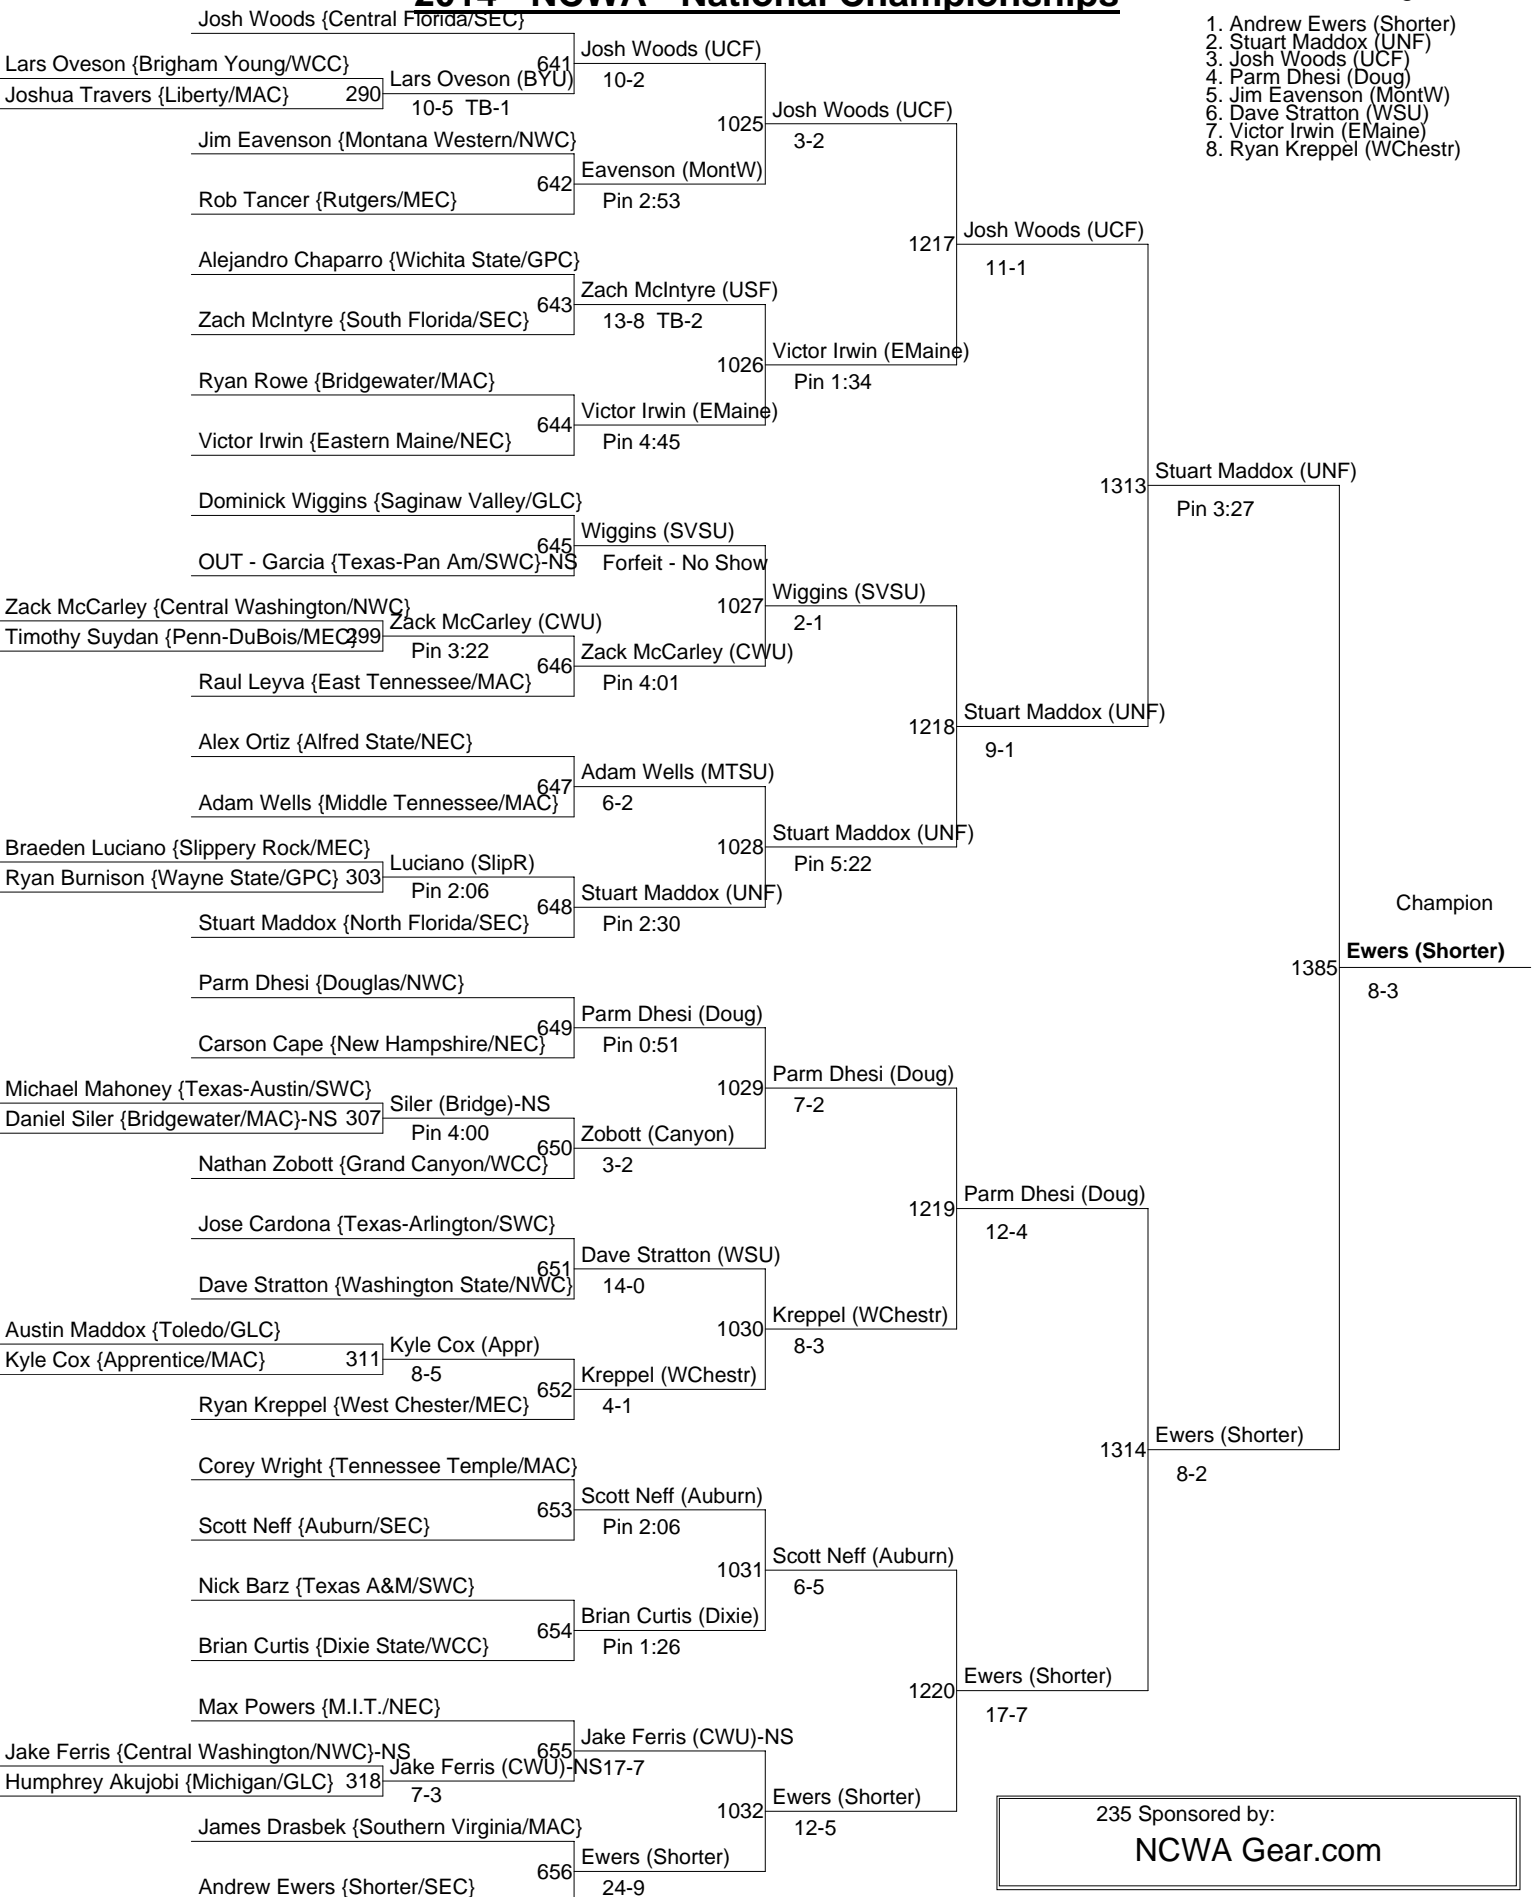

197 Sponsored by:
ClinicCentral.org

2014 - NCWA - National Championships

2014 - NCWA - National Championships

Weight : 235

1. Andrew Ewers (Shorter)
2. Stuart Maddox (UNF)
3. Josh Woods (UCF)
4. Parm Dhesi (Doug)
5. Jim Eavenson (MontW)
6. Dave Stratton (WSU)
7. Victor Irwin (EMaine)
8. Ryan Kreppel (WChestr)