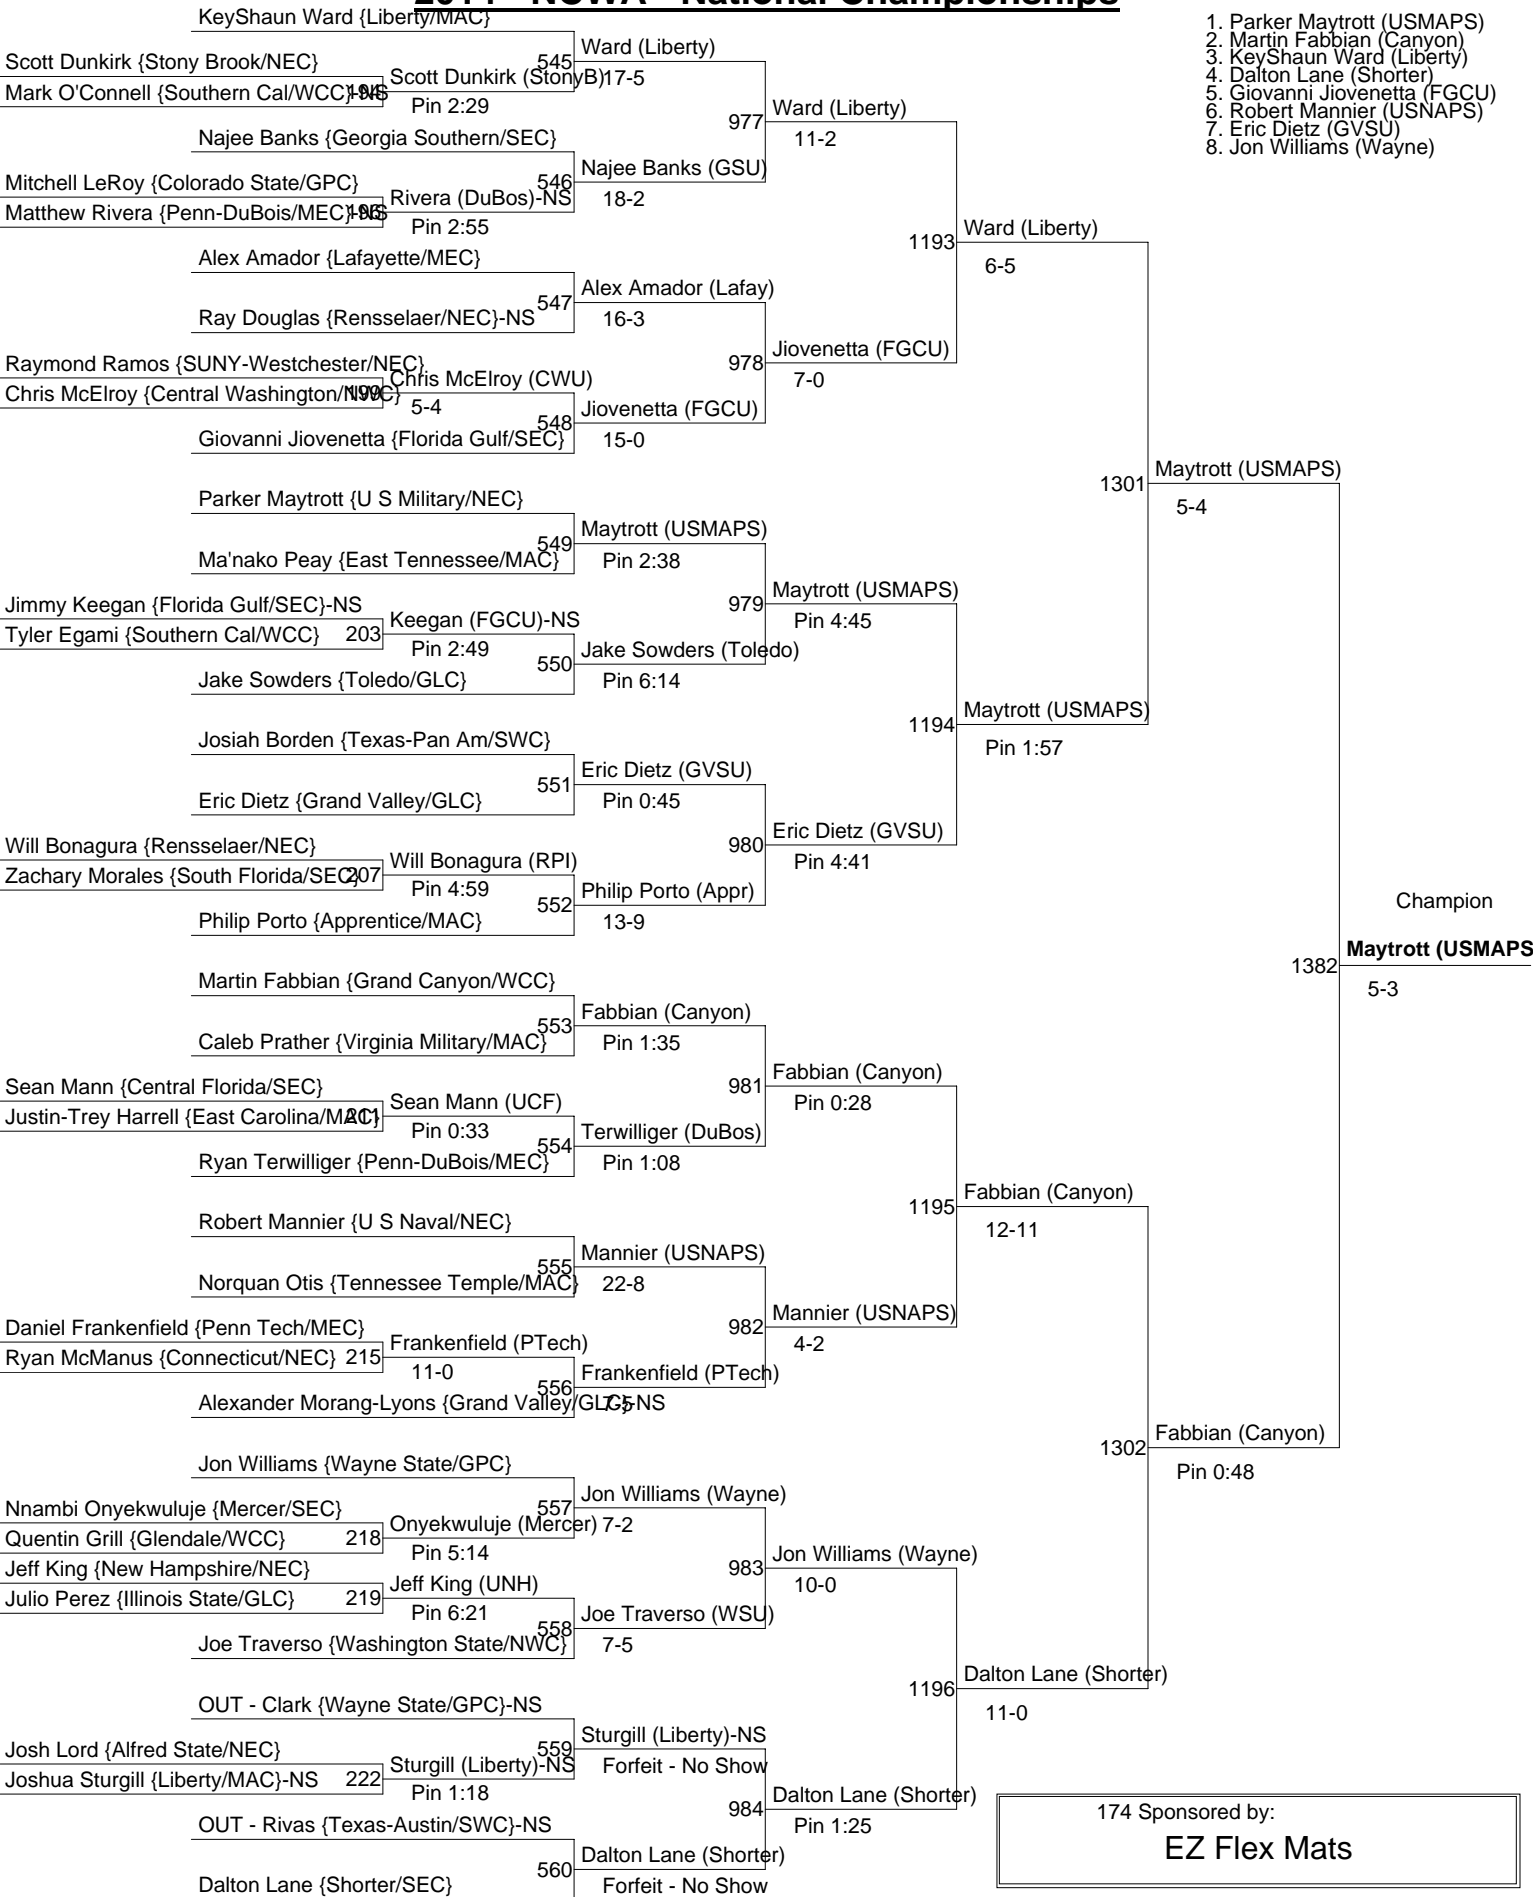

165 Sponsored by:
Cliff Keen

2014 - NCWA - National Championships

2014 - NCWA - National Championships

Weight : 174

1. Parker Maytrott (USMAPS)
2. Martin Fabbian (Canyon)
3. KeyShaun Ward (Liberty)
4. Dalton Lane (Shorter)
5. Giovanni Jiovenetta (FGCU)
6. Robert Mannier (USNAPS)
7. Eric Dietz (GVSU)
8. Jon Williams (Wayne)