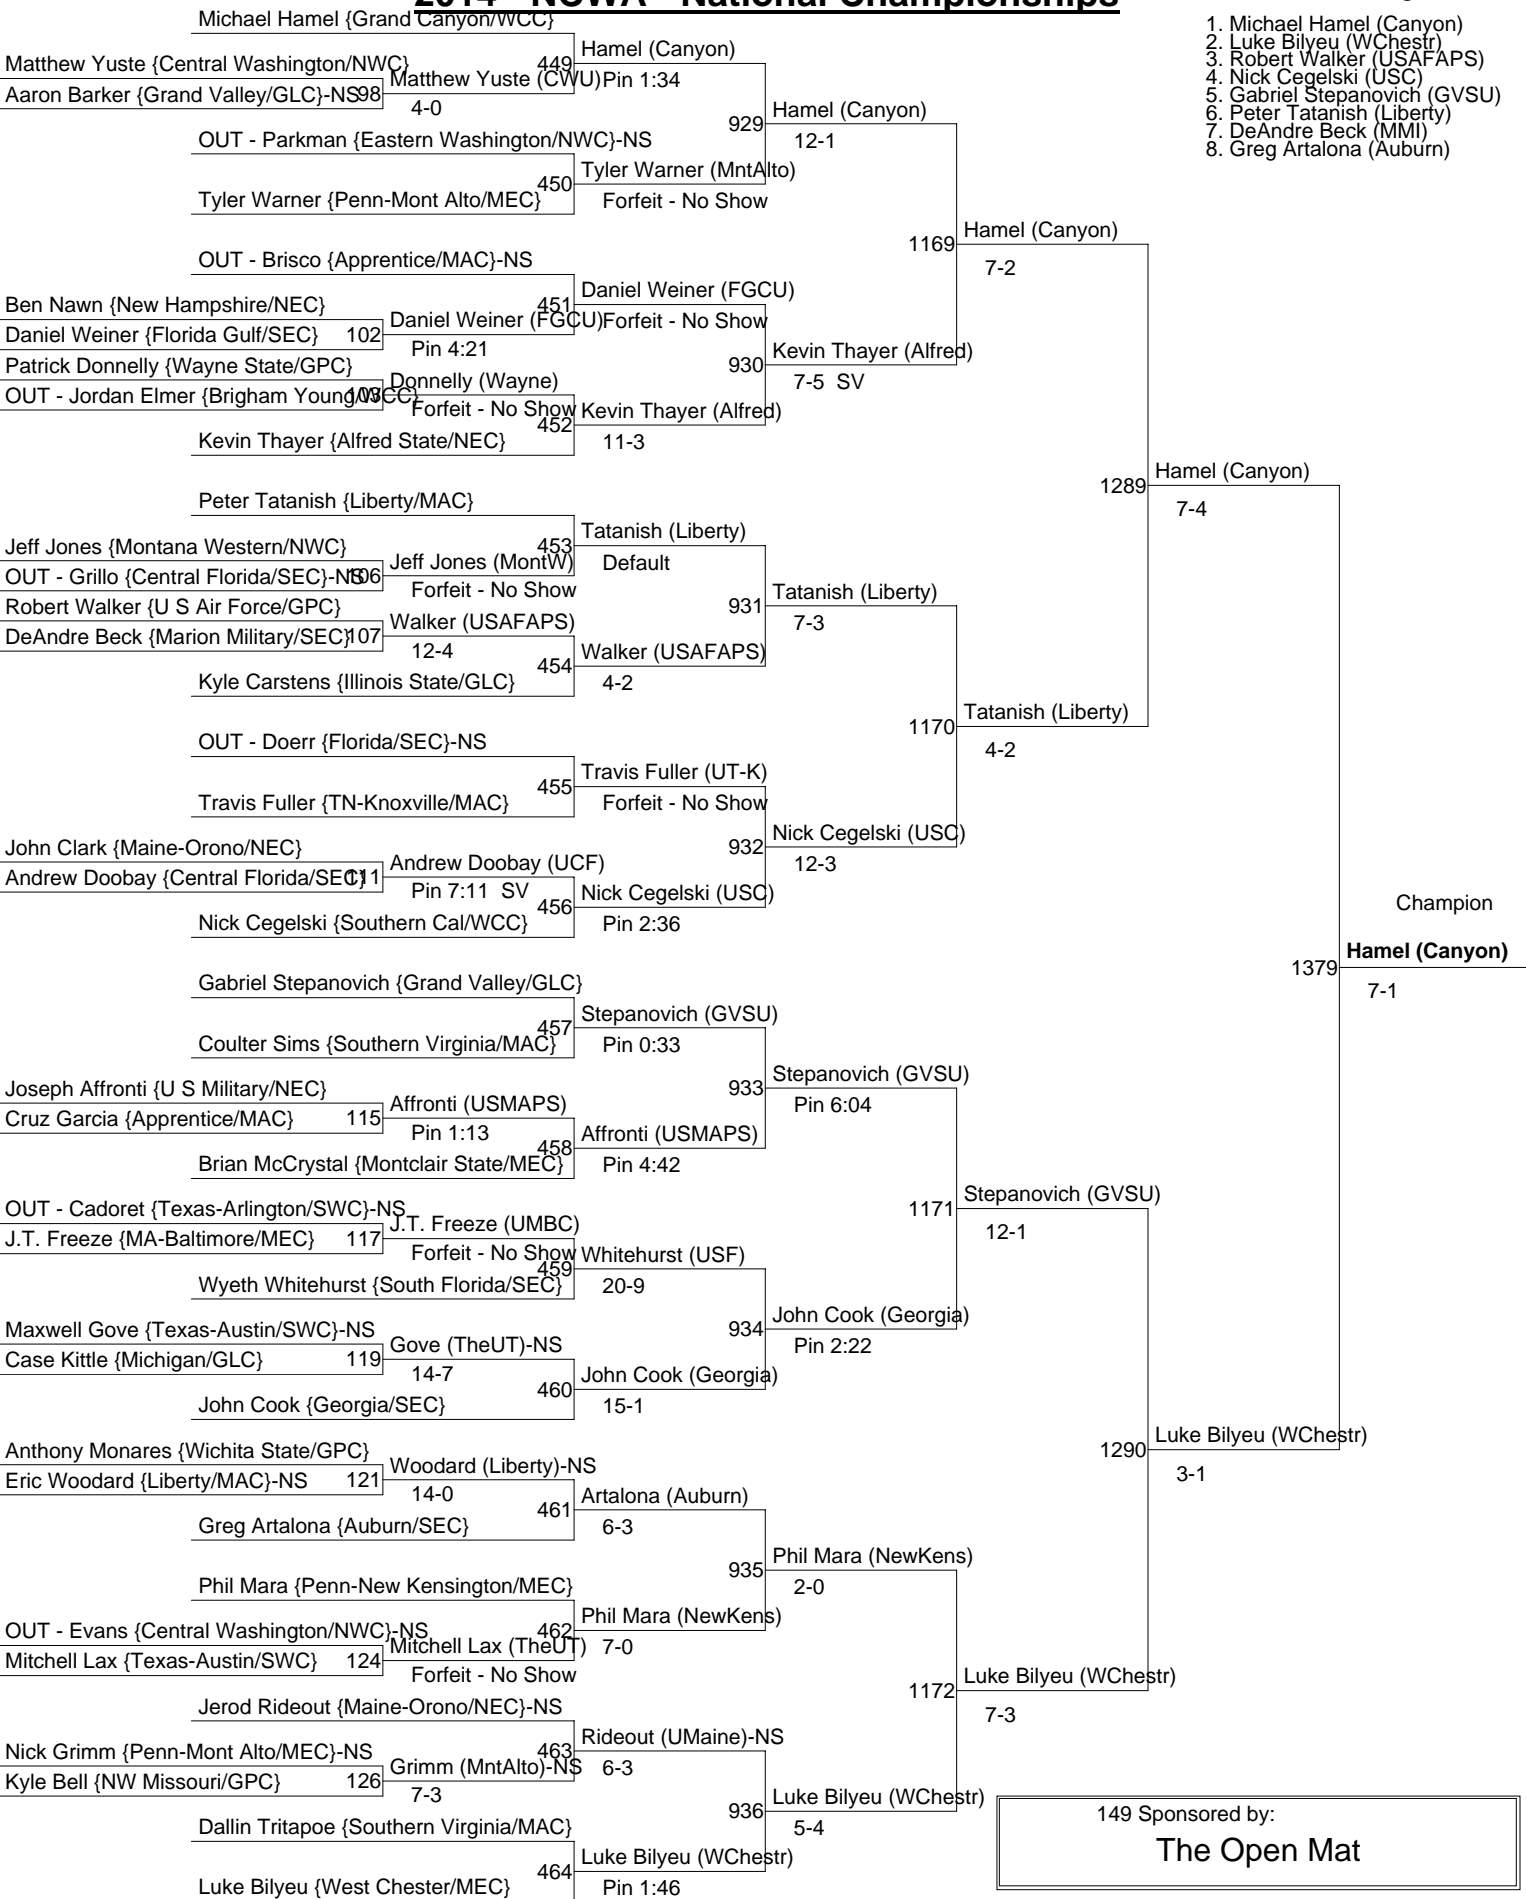

141 Sponsored by:
ClinicCentral.org

2014 - NCWA - National Championships

2014 - NCWA - National Championships

Weight : 149

1. Michael Hamel (Canyon)
2. Luke Bilyeu (WChestr)
3. Robert Walker (USAFAPS)
4. Nick Cegelski (USC)
5. Gabriel Stepanovich (GVSU)
6. Peter Tatanish (Liberty)
7. DeAndre Beck (MMI)
8. Greg Artalona (Auburn)