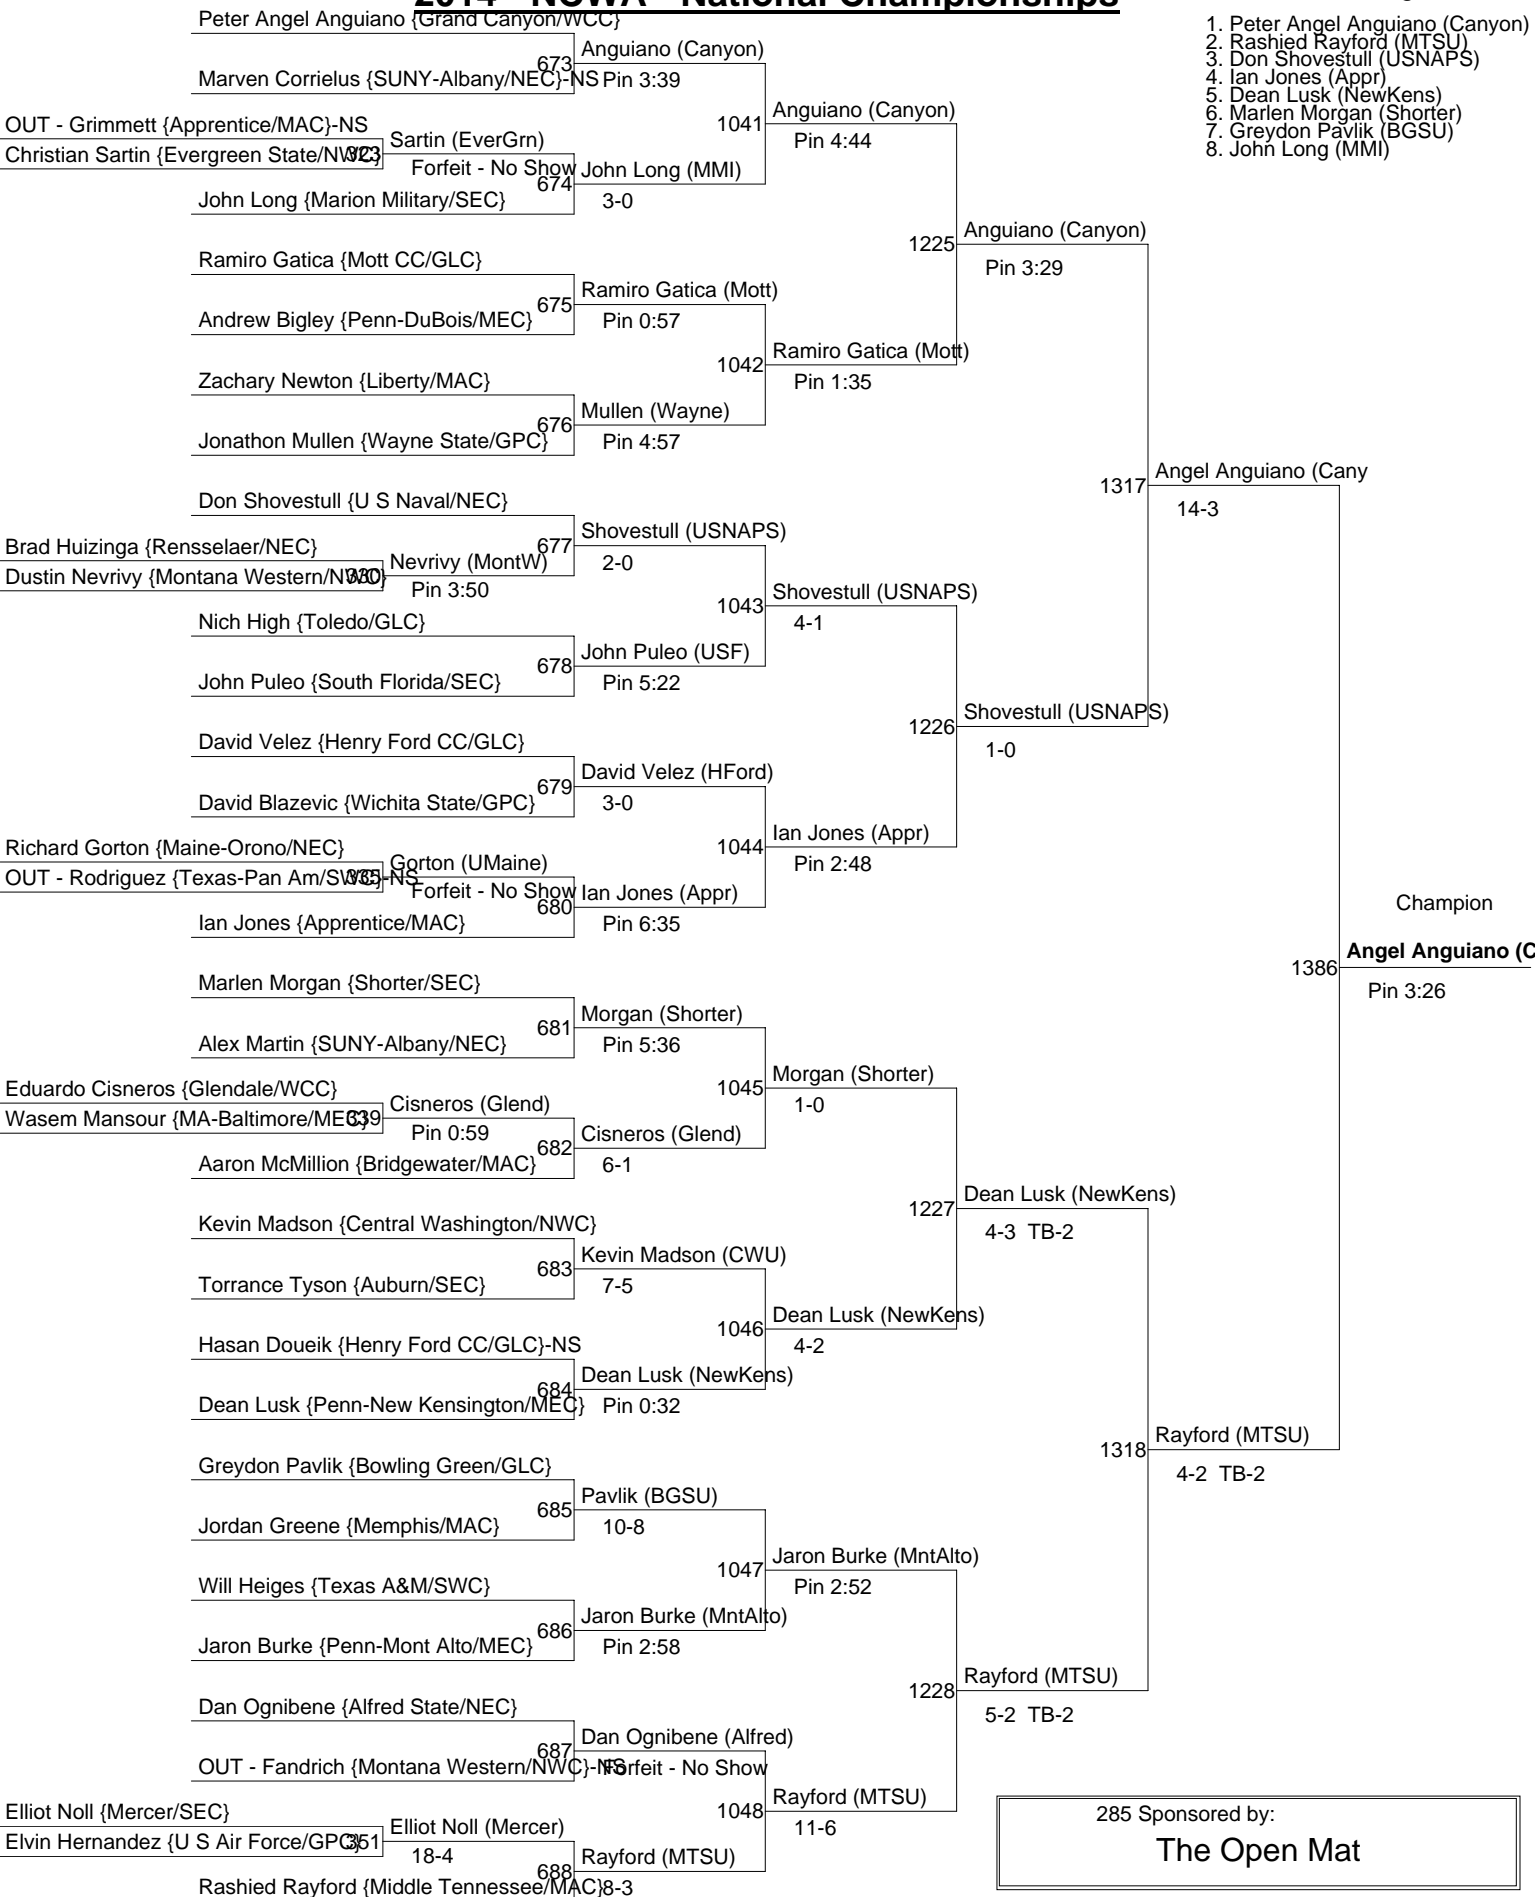

2014 - NCWA - National Championships

Weight : 285

1. Peter Angel Anguiano (Canyon)
2. Rashied Rayford (MTSU)
3. Don Shovestull (USNAPS)
4. Ian Jones (Appr)
5. Dean Lusk (NewKens)
6. Marlen Morgan (Shorter)
7. Greydon Pavlik (BGSU)
8. John Long (MMI)

285 Sponsored by:
The Open Mat