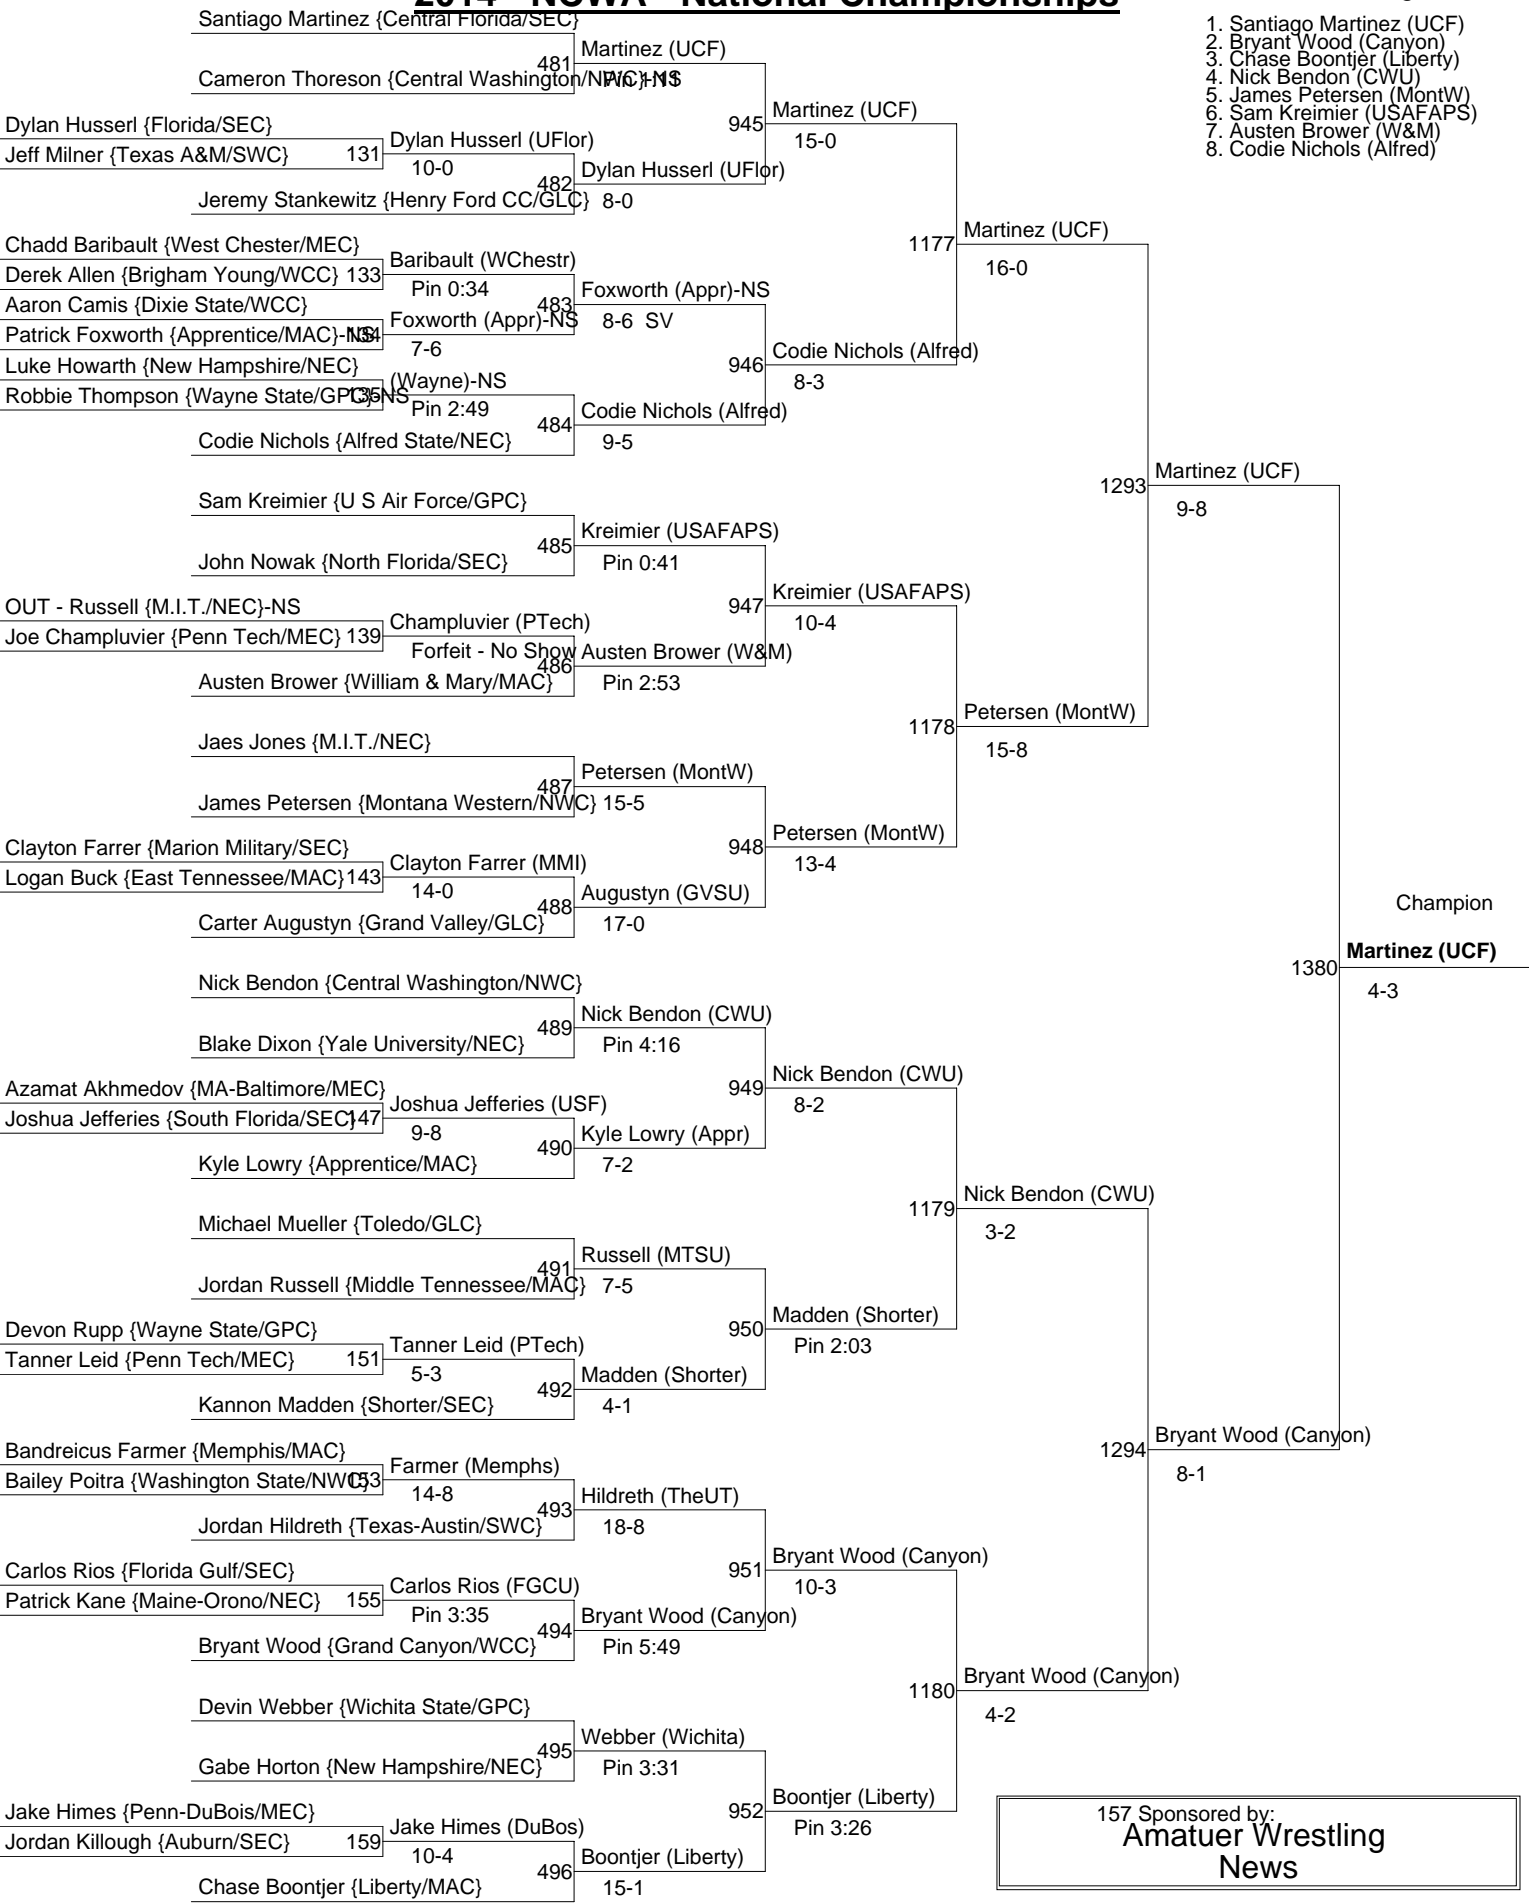

2014 - NCWA - National Championships

Weight : 157

1. Santiago Martinez (UCF)
2. Bryant Wood (Canyon)
3. Chase Boontjer (Liberty)
4. Nick Bendon (CWU)
5. James Petersen (MontW)
6. Sam Kreimier (USAFAPS)
7. Austen Brower (W&M)
8. Codie Nichols (Alfred)

157 Sponsored by:
Amateur Wrestling News