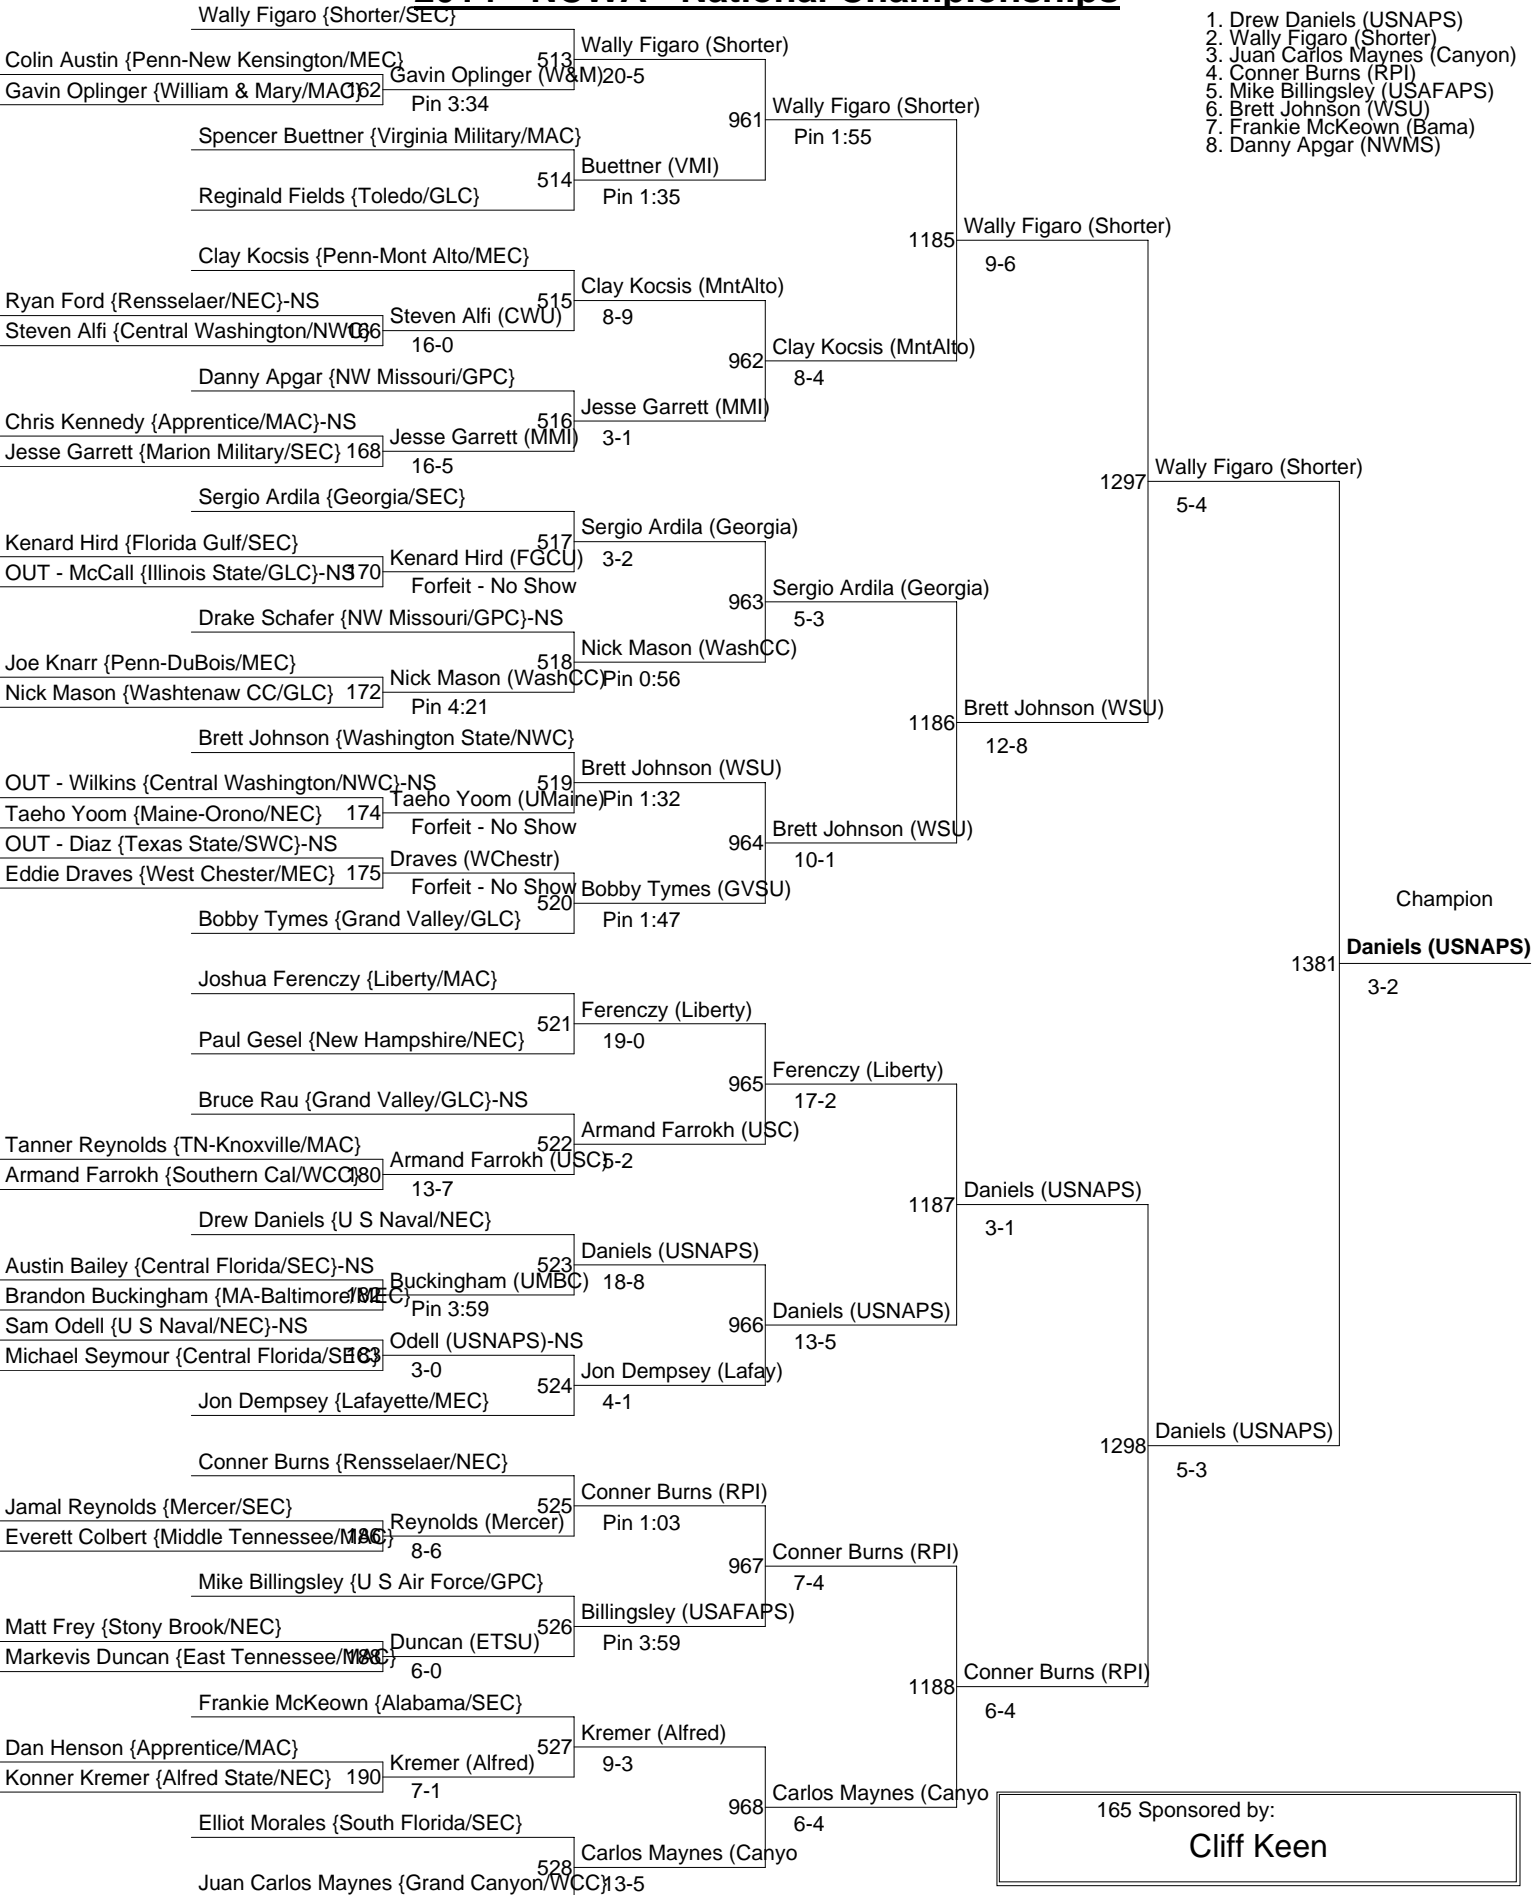

2014 - NCWA - National Championships

Weight : 165

1. Drew Daniels (USNAPS)
2. Wally Figaro (Shorter)
3. Juan Carlos Maynes (Canyon)
4. Conner Burns (RPI)
5. Mike Billingsley (USAFAPS)
6. Brett Johnson (WSU)
7. Frankie McKeown (Bama)
8. Danny Apgar (NWMS)

165 Sponsored by:
Cliff Keen