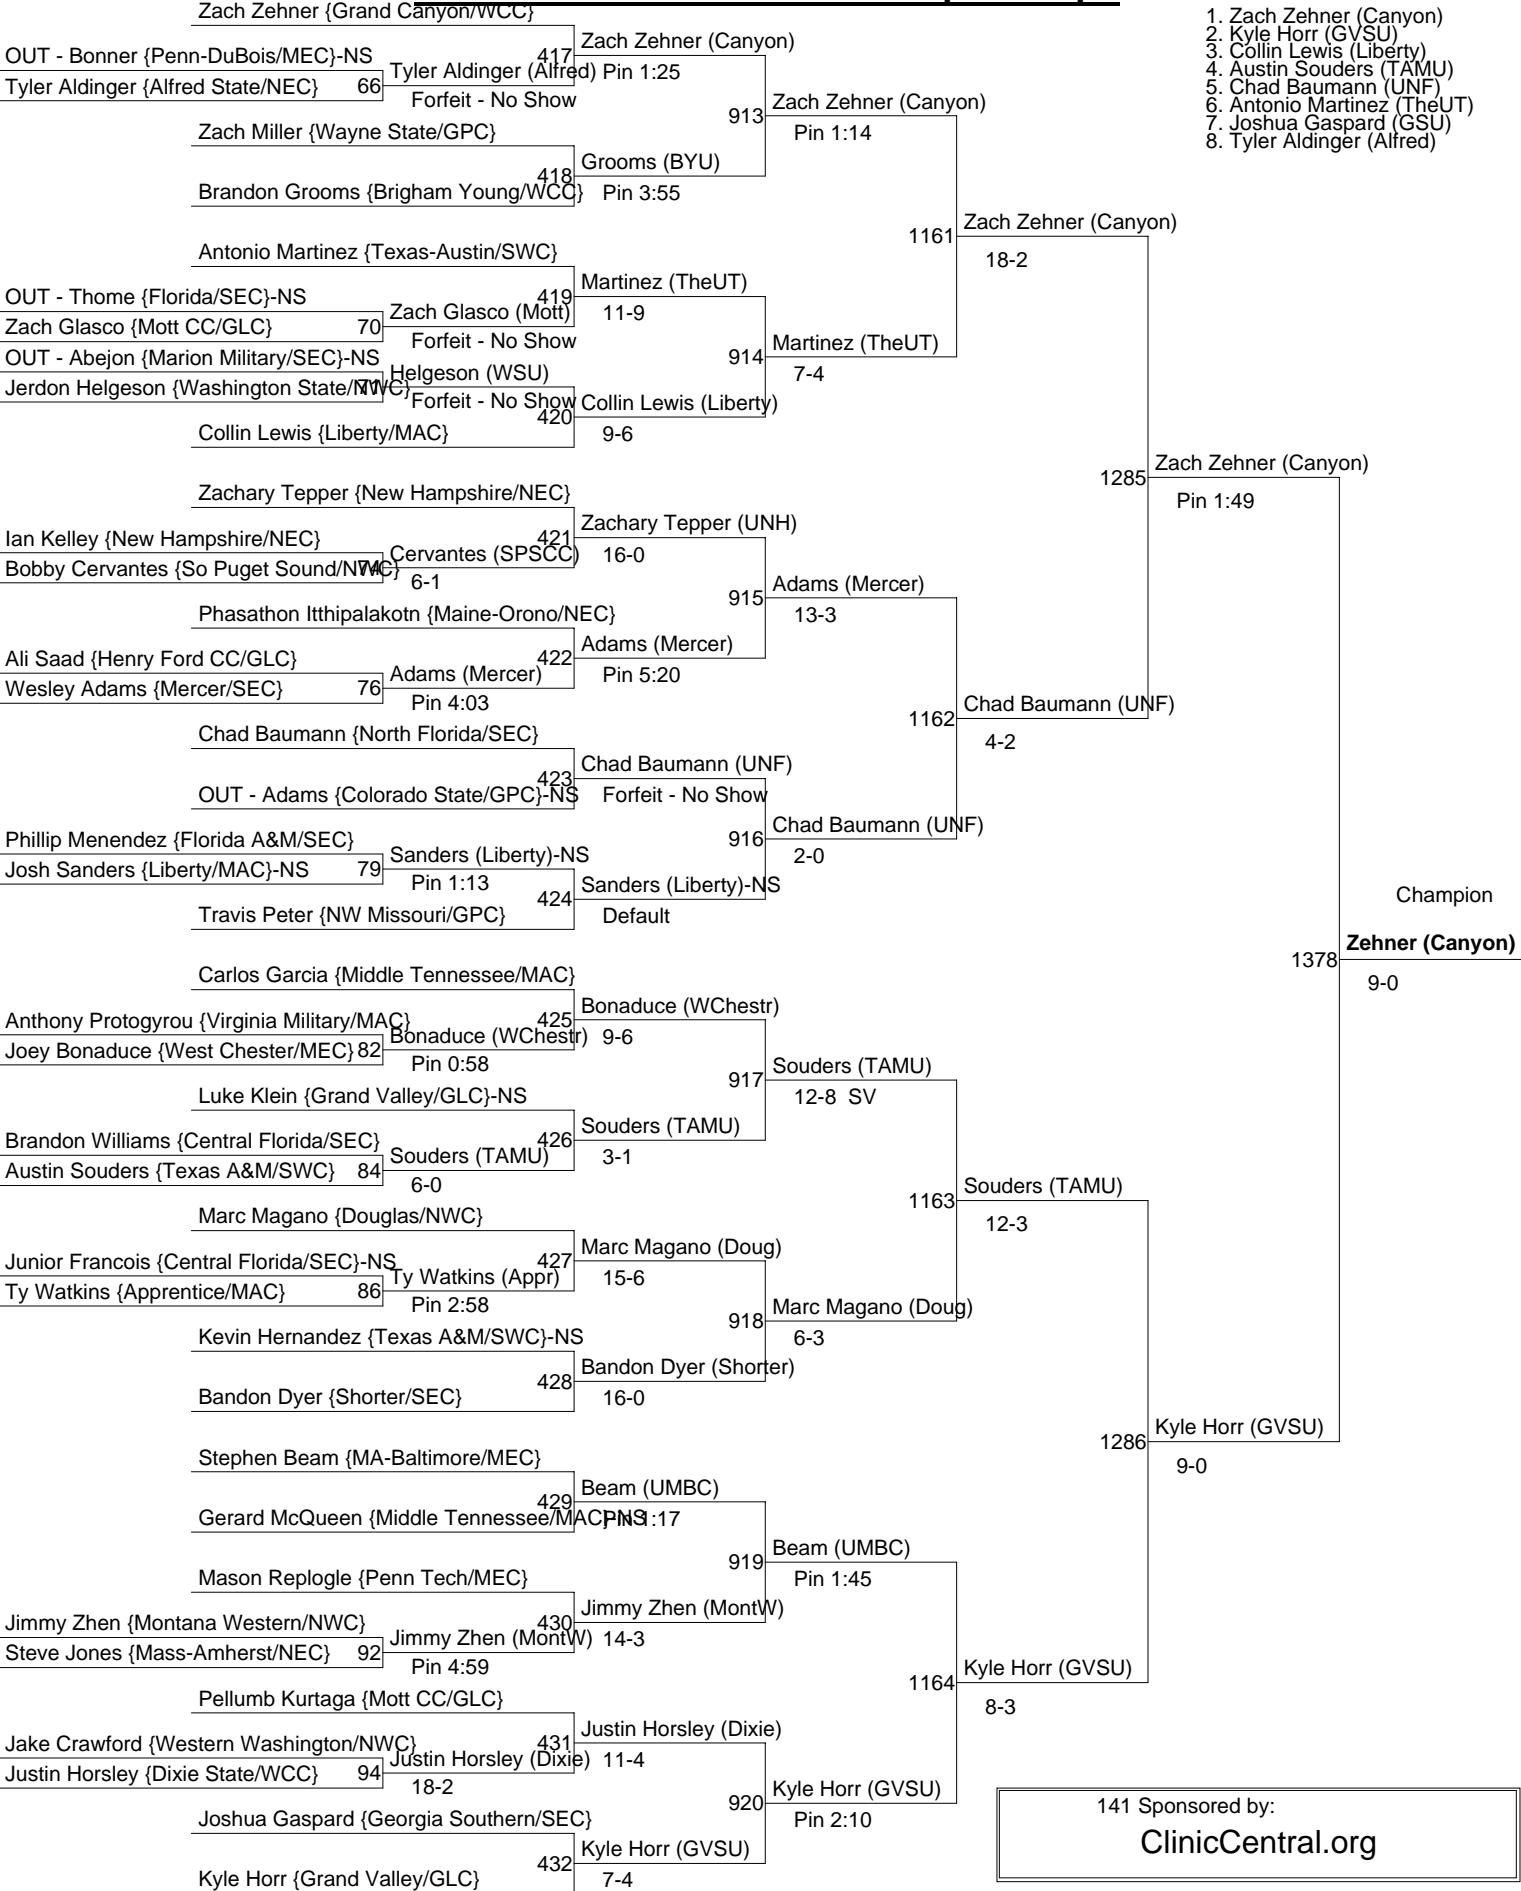

133 Sponsored by:
NCWA Gear.com

2014 - NCWA - National Championships

2014 - NCWA - National Championships

Weight : 141

1. Zach Zehner (Canyon)
2. Kyle Horr (GVSU)
3. Collin Lewis (Liberty)
4. Austin Souders (TAMU)
5. Chad Baumann (UNF)
6. Antonio Martinez (TheUT)
7. Joshua Gaspard (GSU)
8. Tyler Aldinger (Alfred)