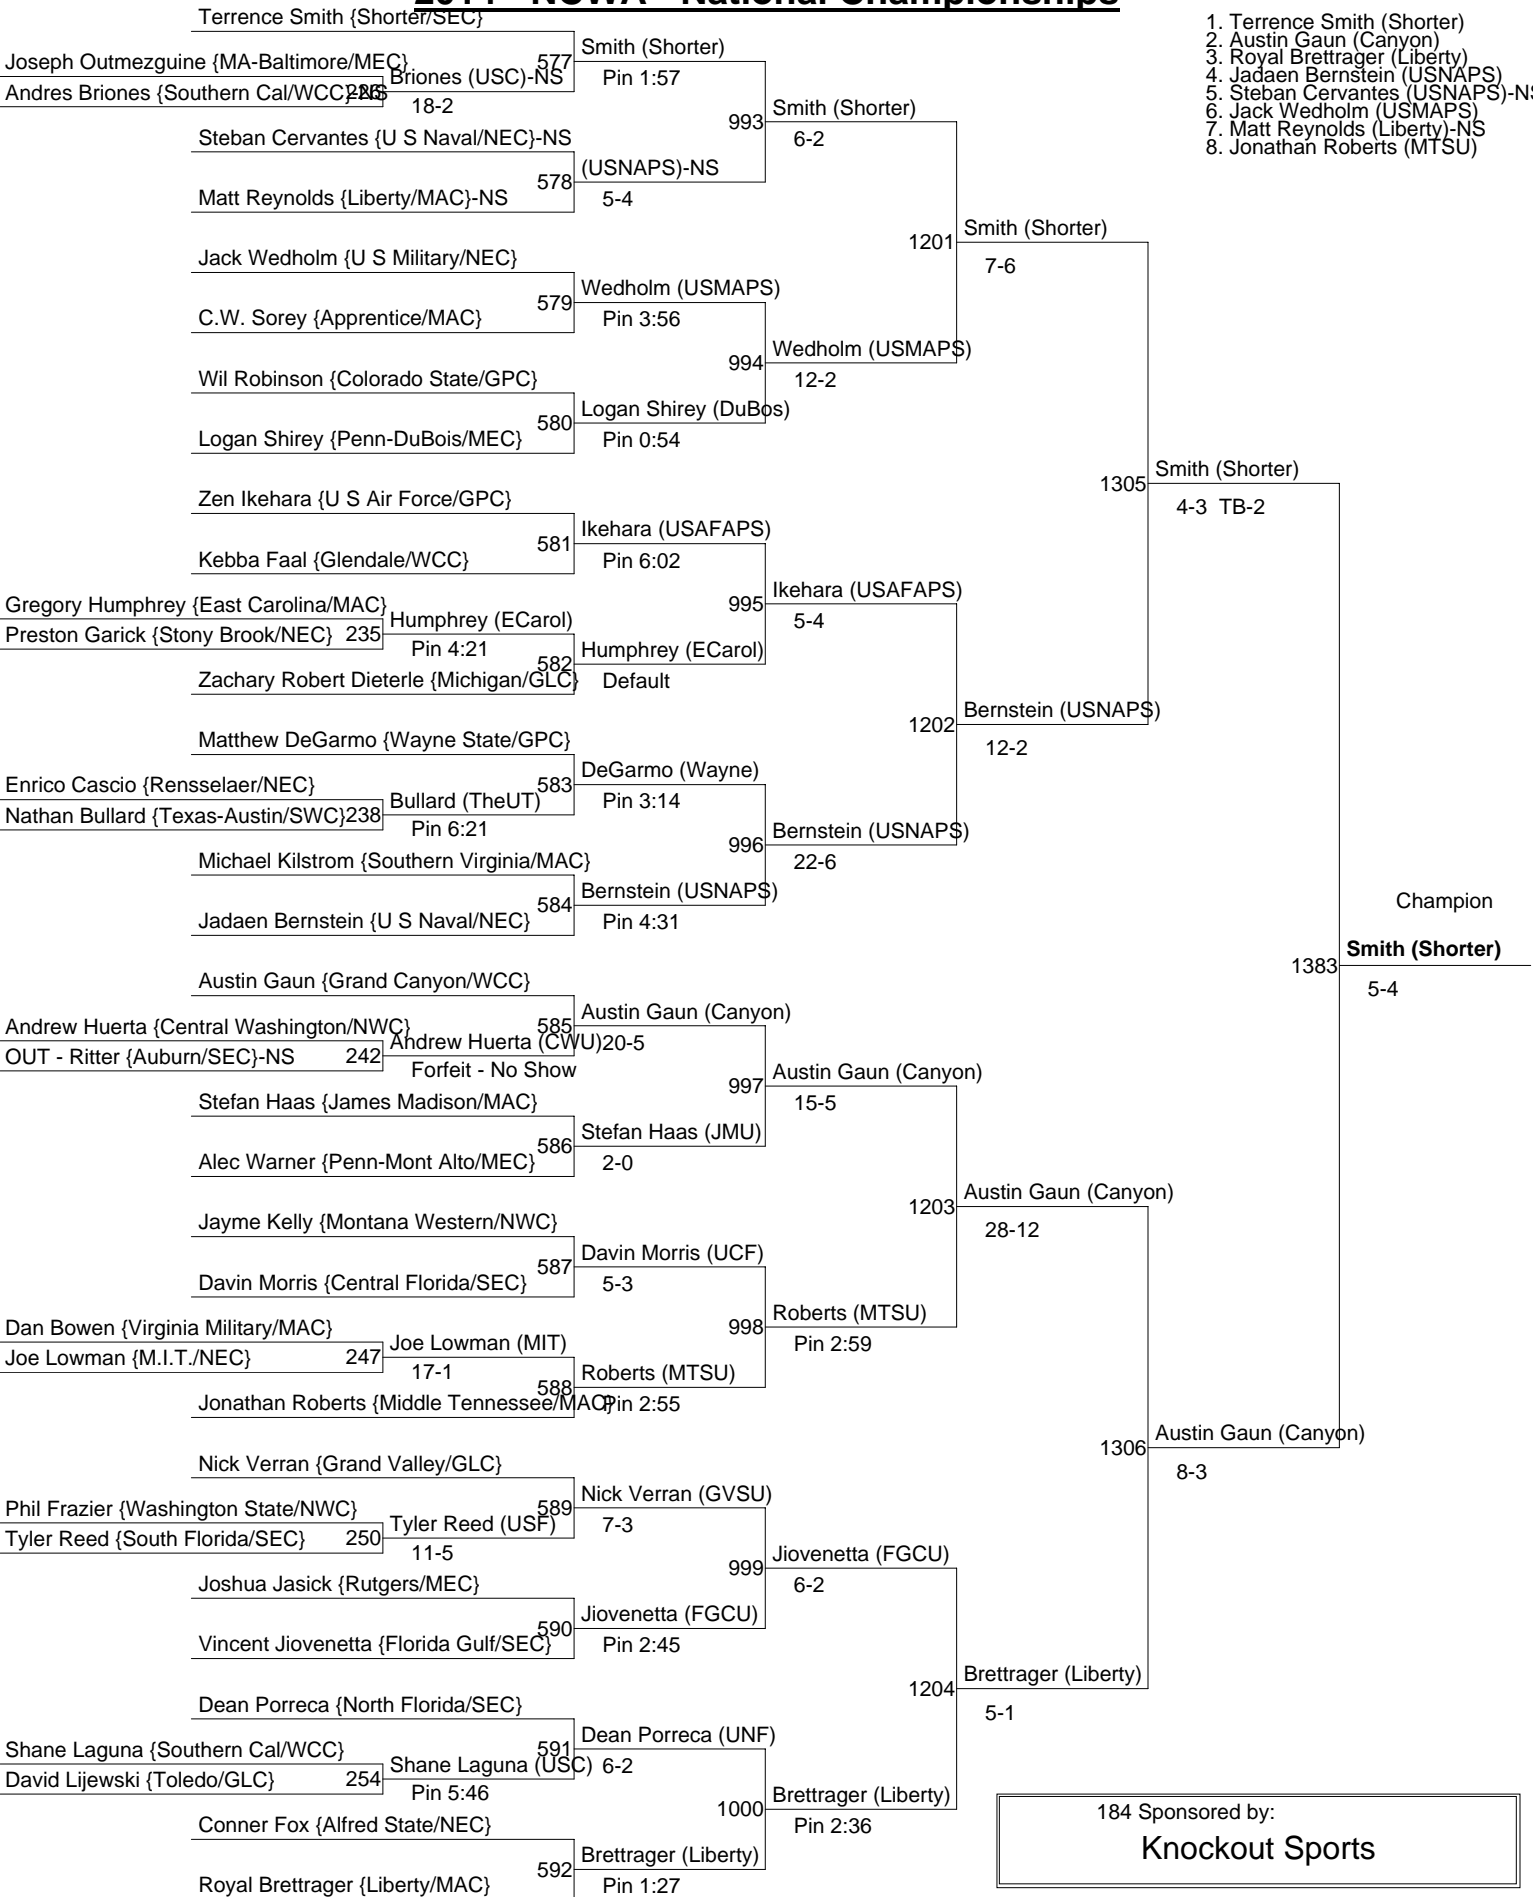

2014 - NCWA - National Championships

Weight : 184

1. Terrence Smith (Shorter)
2. Austin Gaun (Canyon)
3. Royal Brettrager (Liberty)
4. Jadaen Bernstein (USNAPS)
5. Steban Cervantes (USNAPS)-NS
6. Jack Wedholm (USMAPS)
7. Matt Reynolds (Liberty)-NS
8. Jonathan Roberts (MTSU)

184 Sponsored by:
Knockout Sports