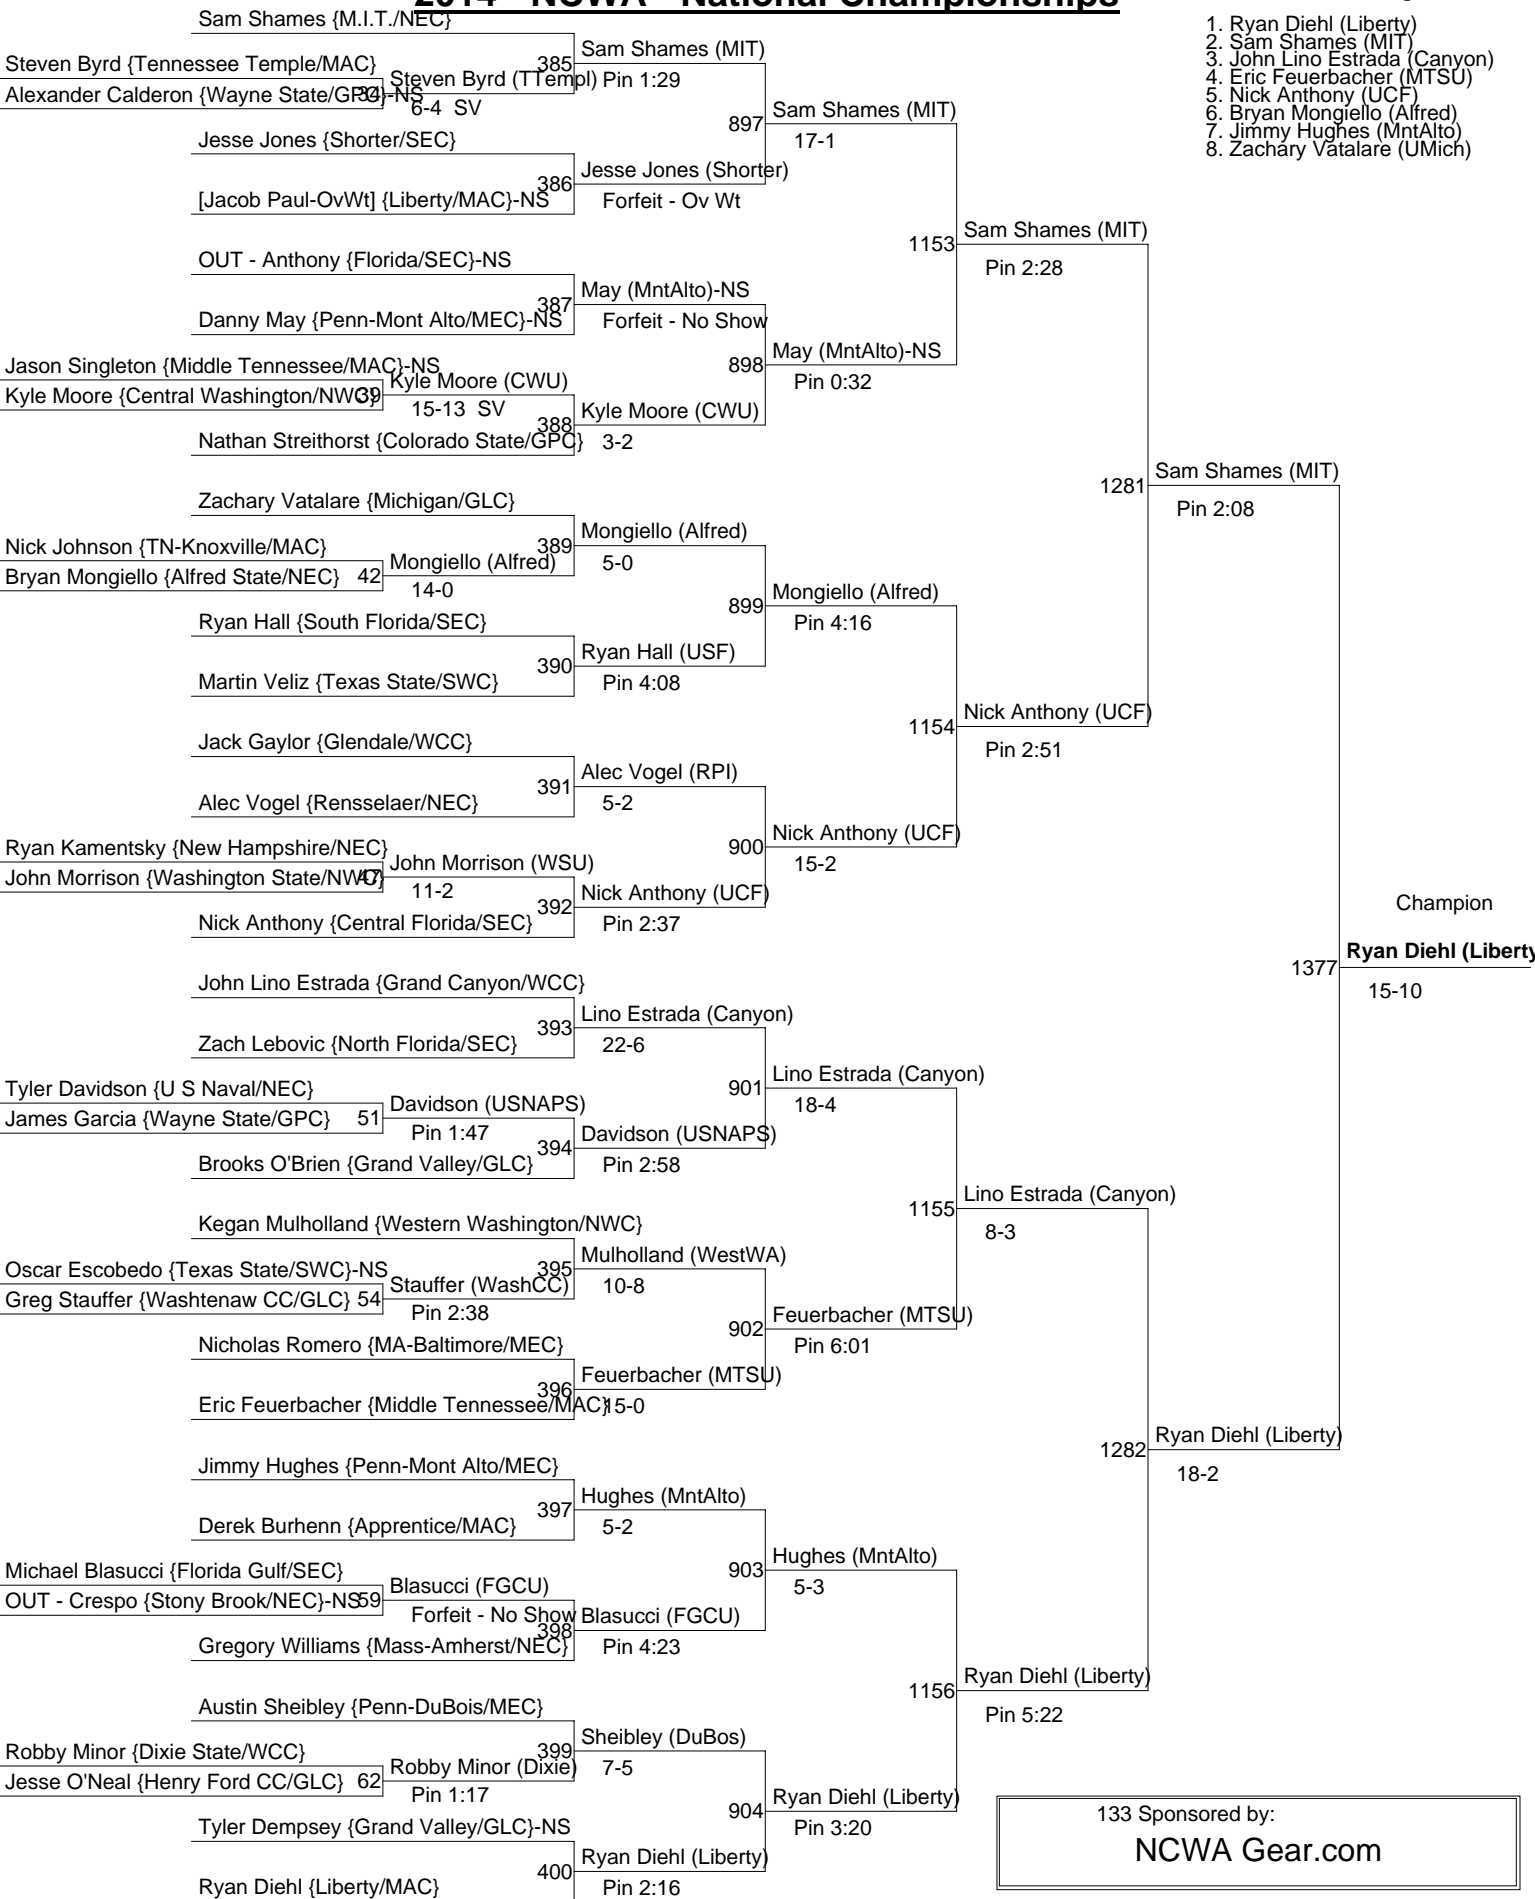

125 Sponsored by:
EZ Flex Mats

2014 - NCWA - National Championships

2014 - NCWA - National Championships

Weight : 133

1. Ryan Diehl (Liberty)
2. Sam Shames (MIT)
3. John Lino Estrada (Canyon)
4. Eric Feuerbacher (MTSU)
5. Nick Anthony (UCF)
6. Bryan Mongiello (Alfred)
7. Jimmy Hughes (MntAlto)
8. Zachary Vatalare (UMich)