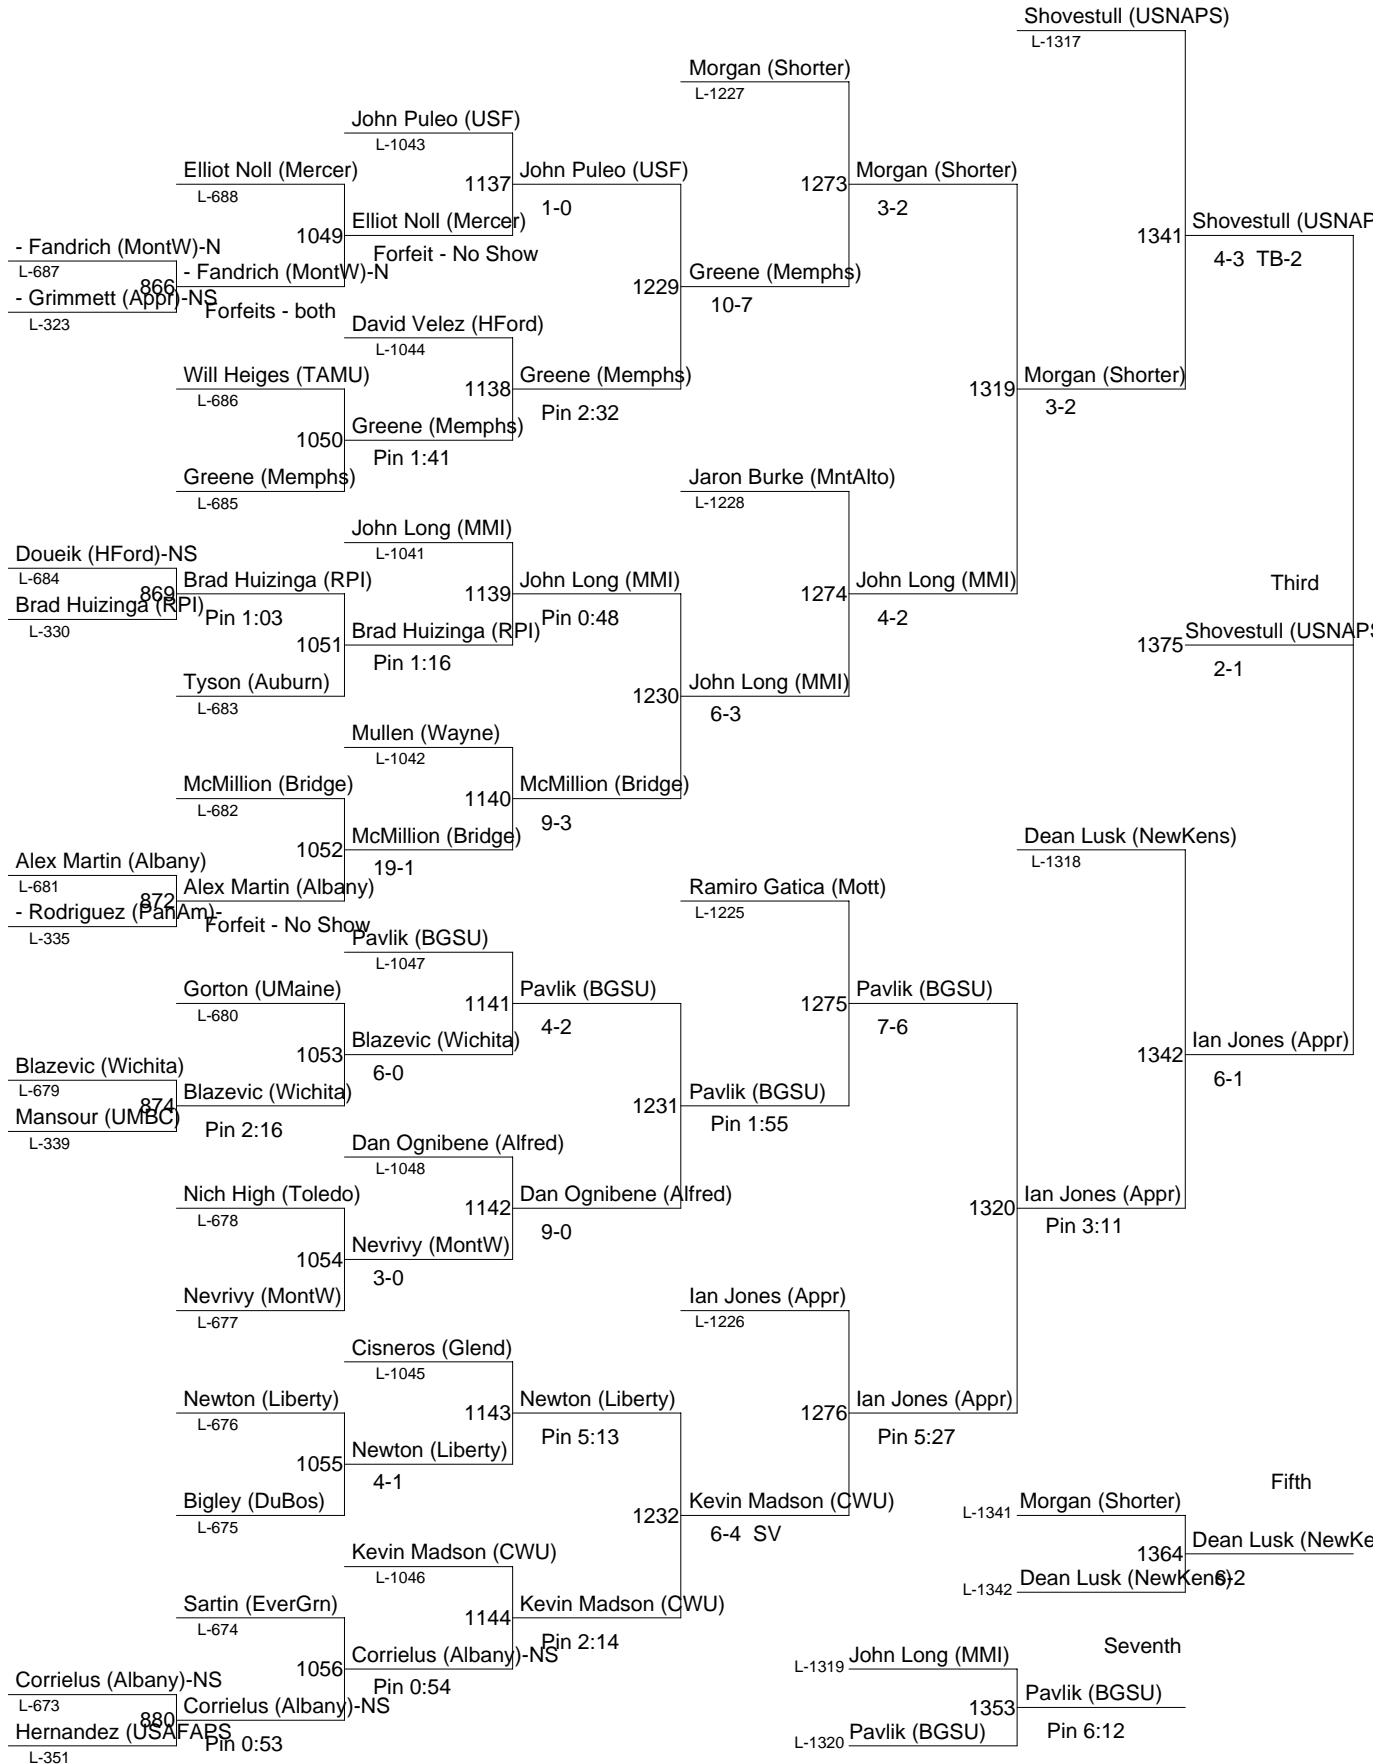

2014 - NCWA - National Championships